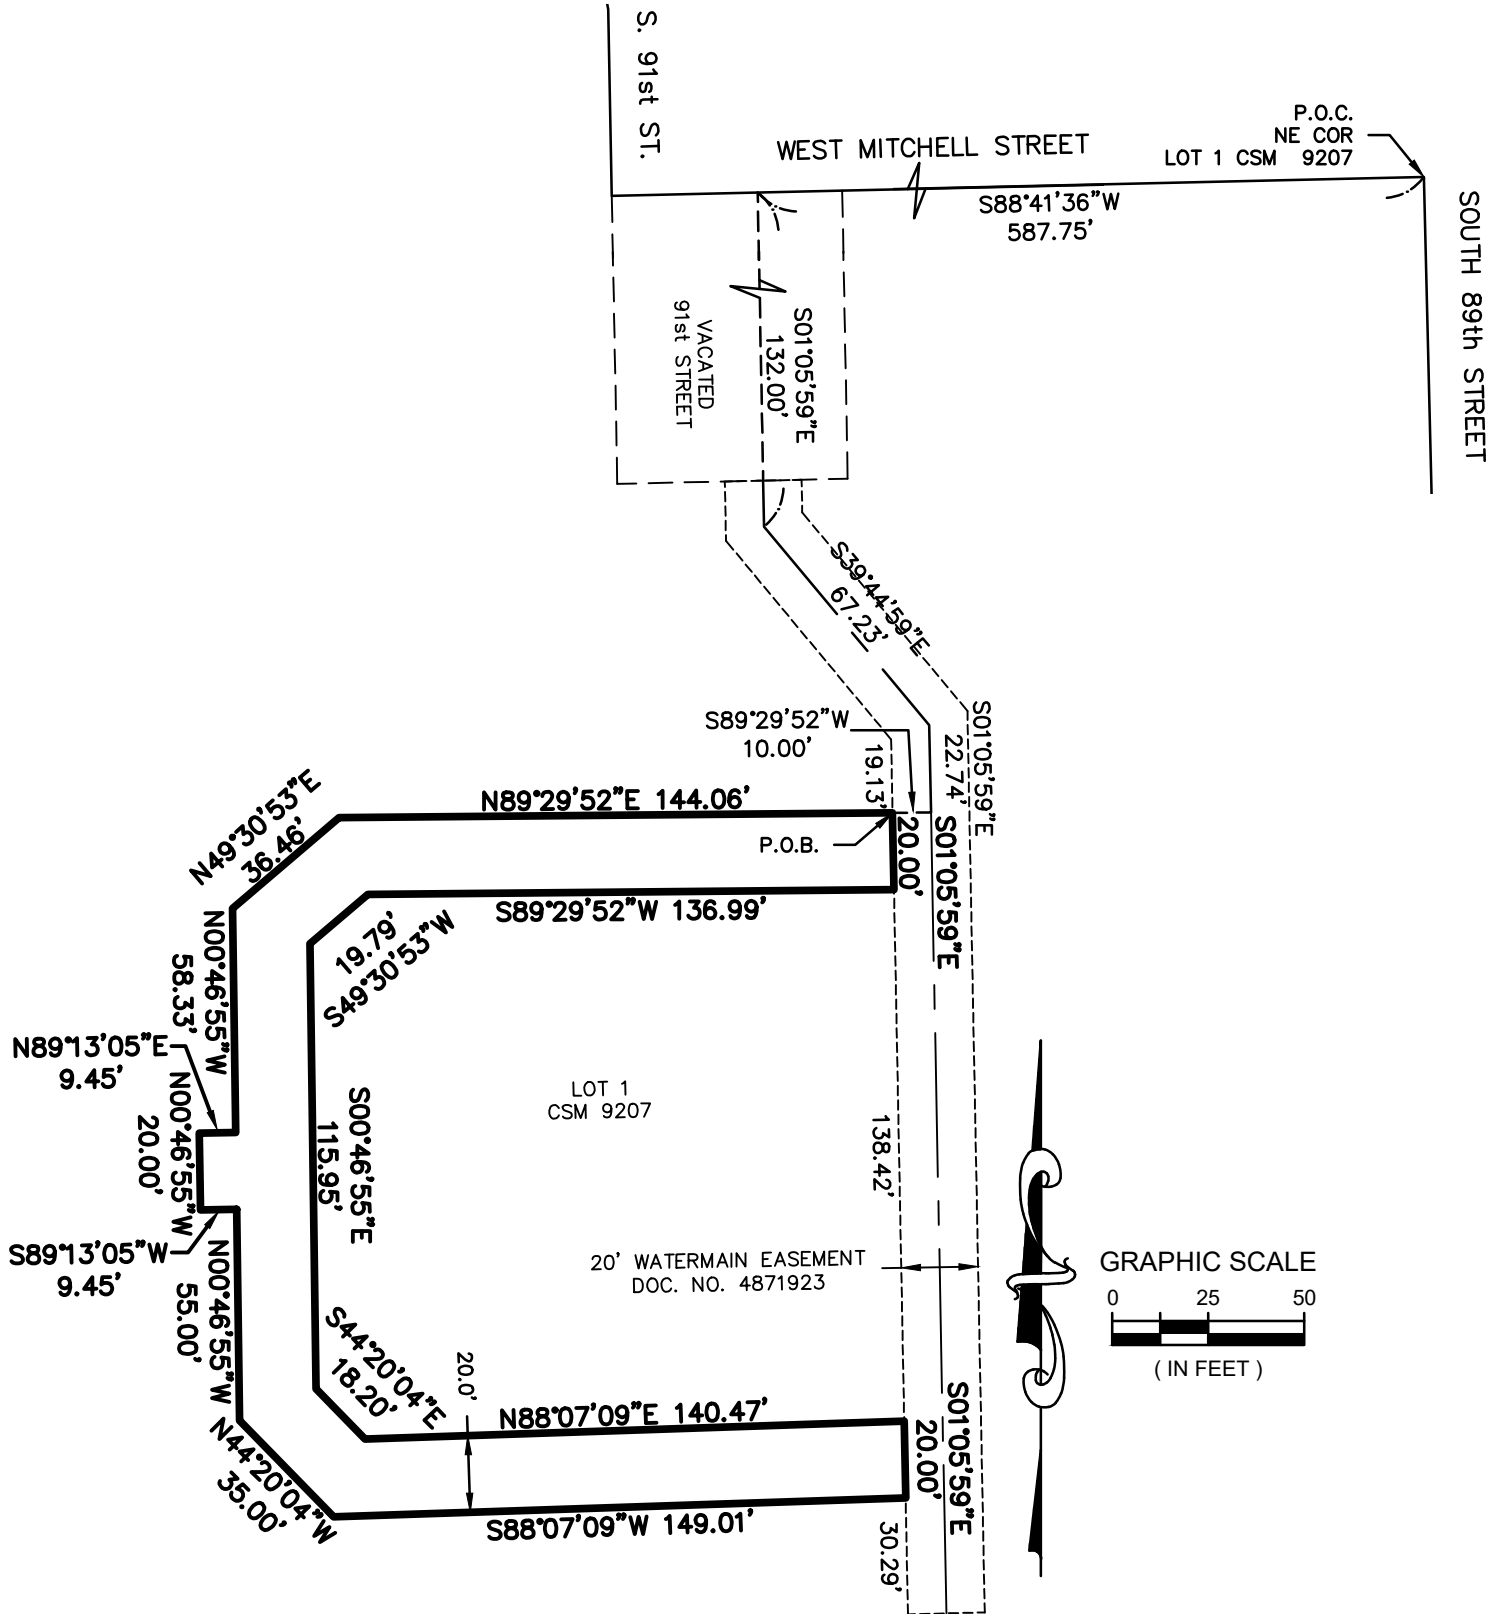

EXHIBIT

raSmith
CREATIVITY BEYOND ENGINEERING

16745 W. Bluemound Road
Brookfield, WI 53005-5938
(262) 781-1000
rasmith.com

S:\5163979\DWGEX101A50.dwg, SHEET 2, 9/21/2020 8:56:38 AM, mjr