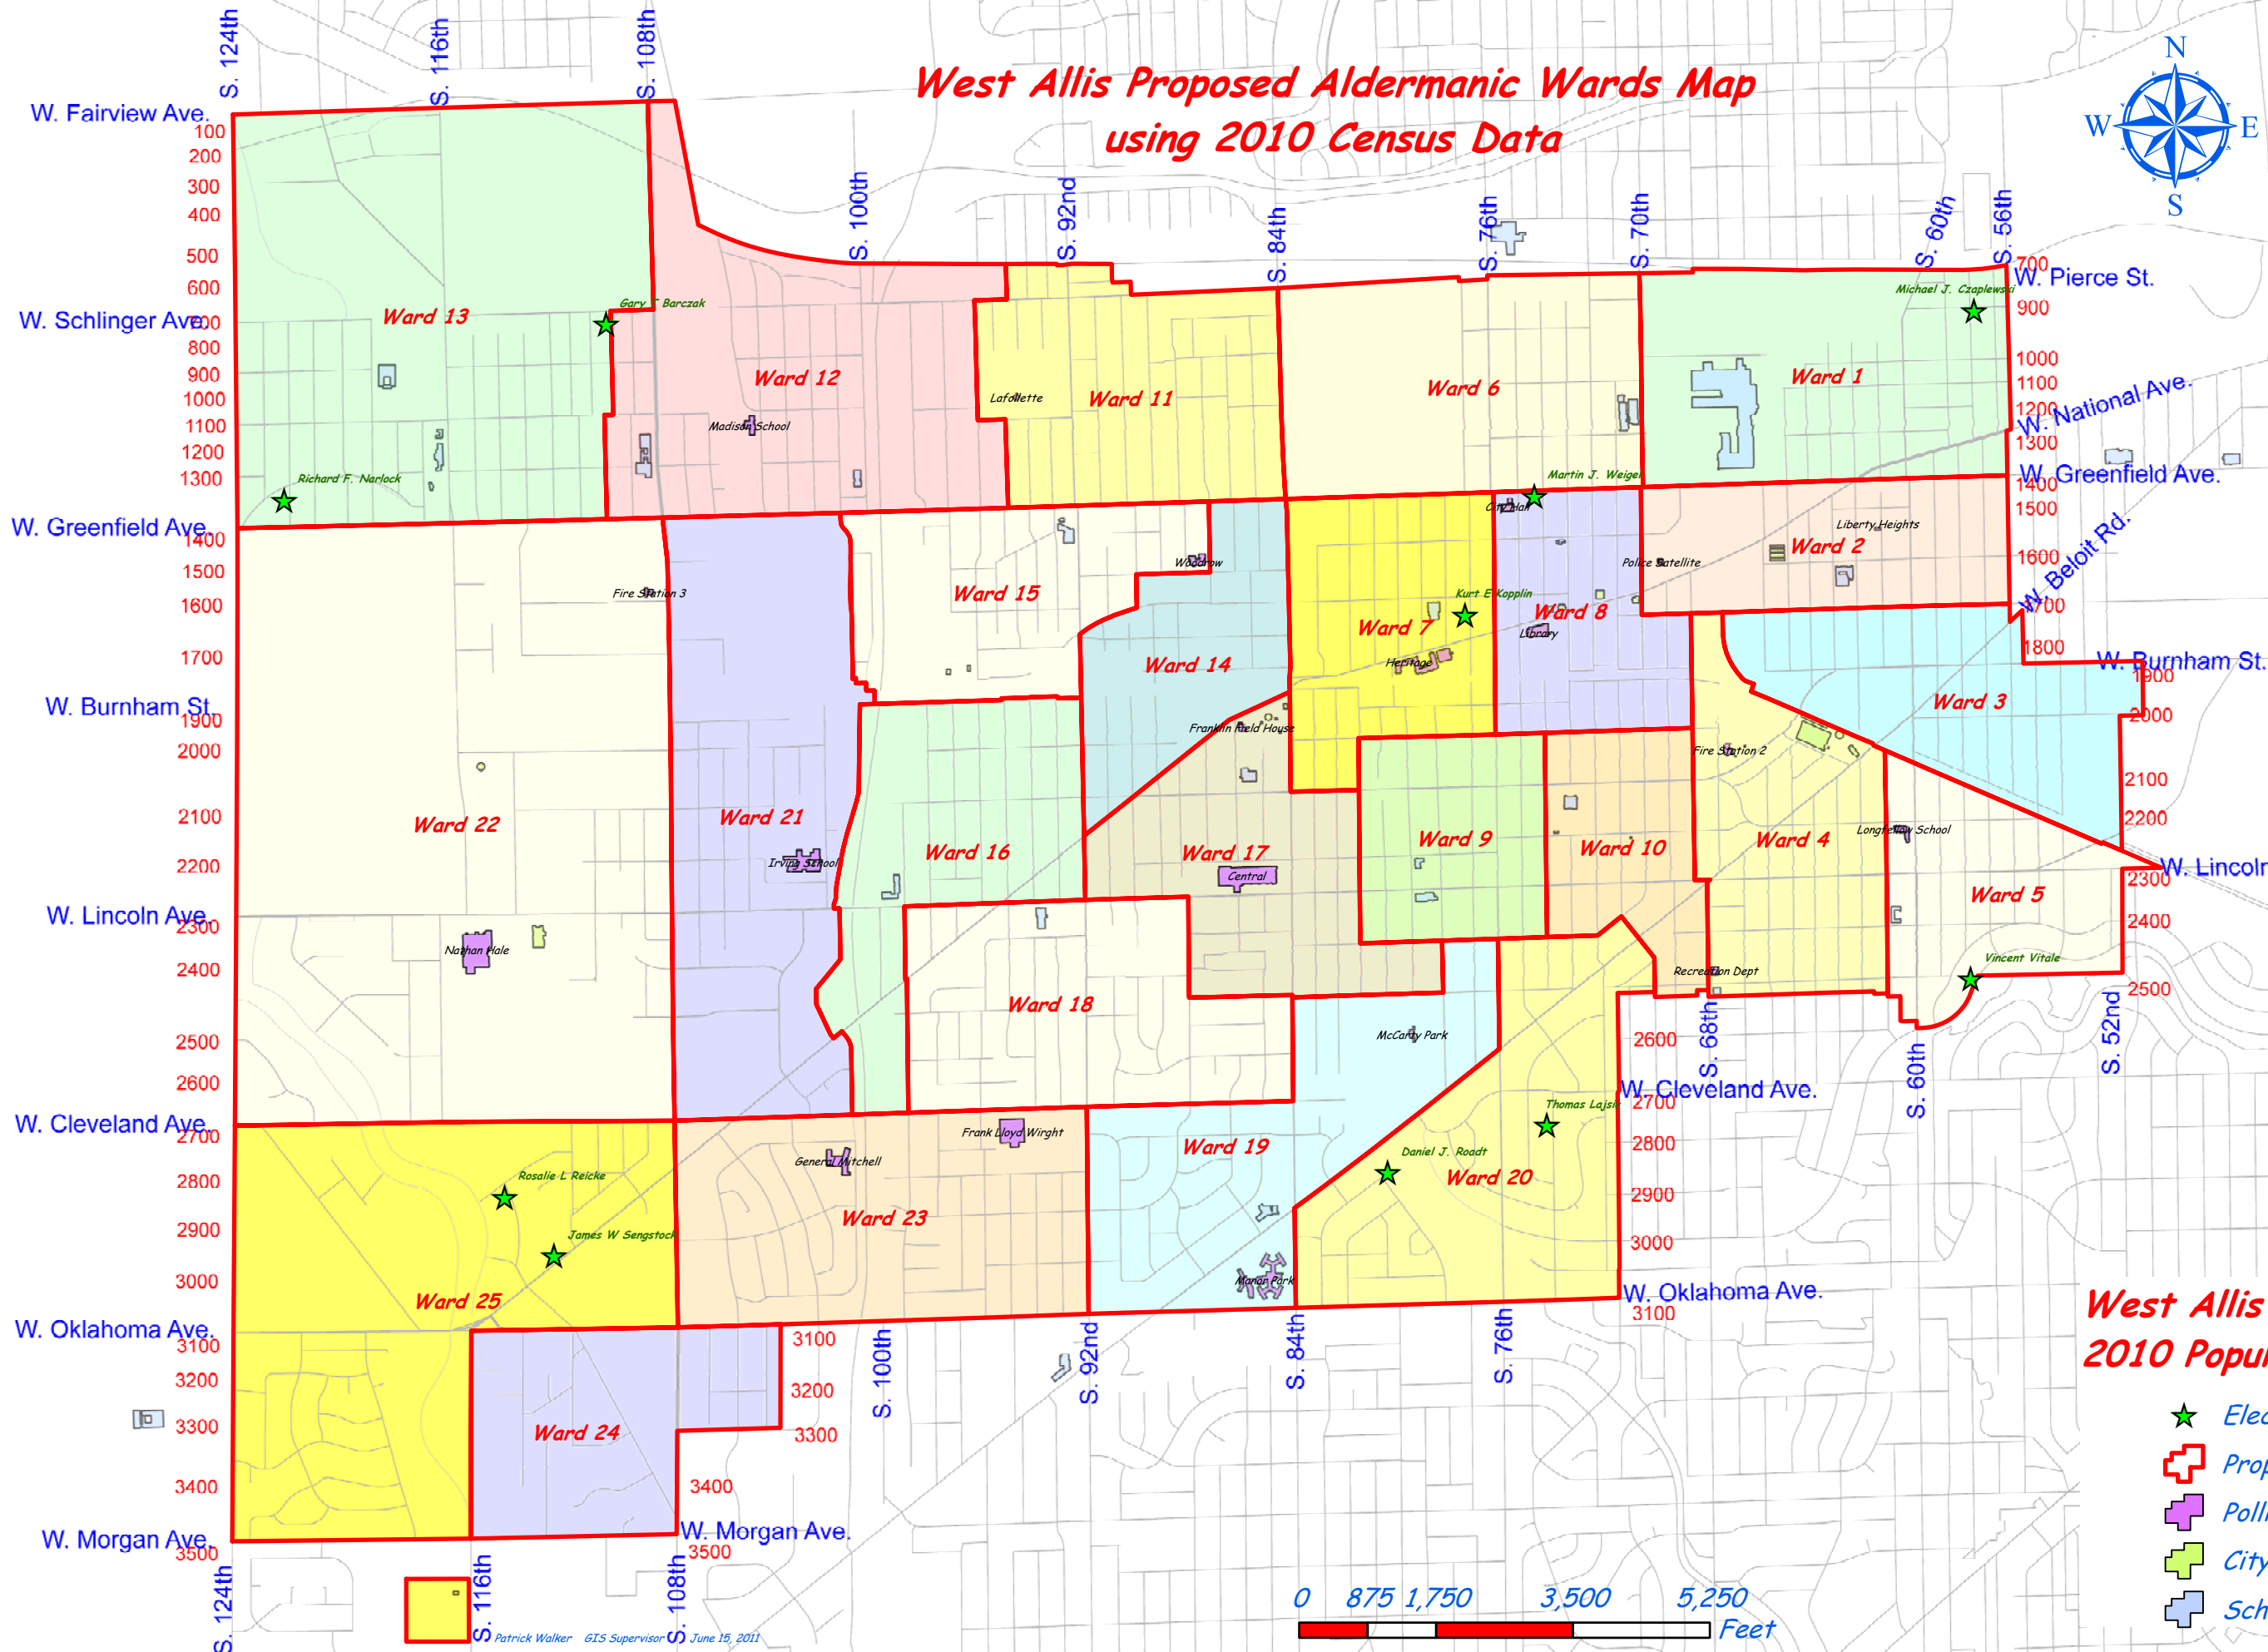

**West Allis Proposed Aldermanic Wards Map
using 2010 Census Data**

**West Allis Redistricting Map
2010 Population = 60411**

- ★ Elected Officials
- ⬮ Proposed Wards 2011
- ⊕ Polling Places
- ⊕ City Structures
- ⊕ School Structure