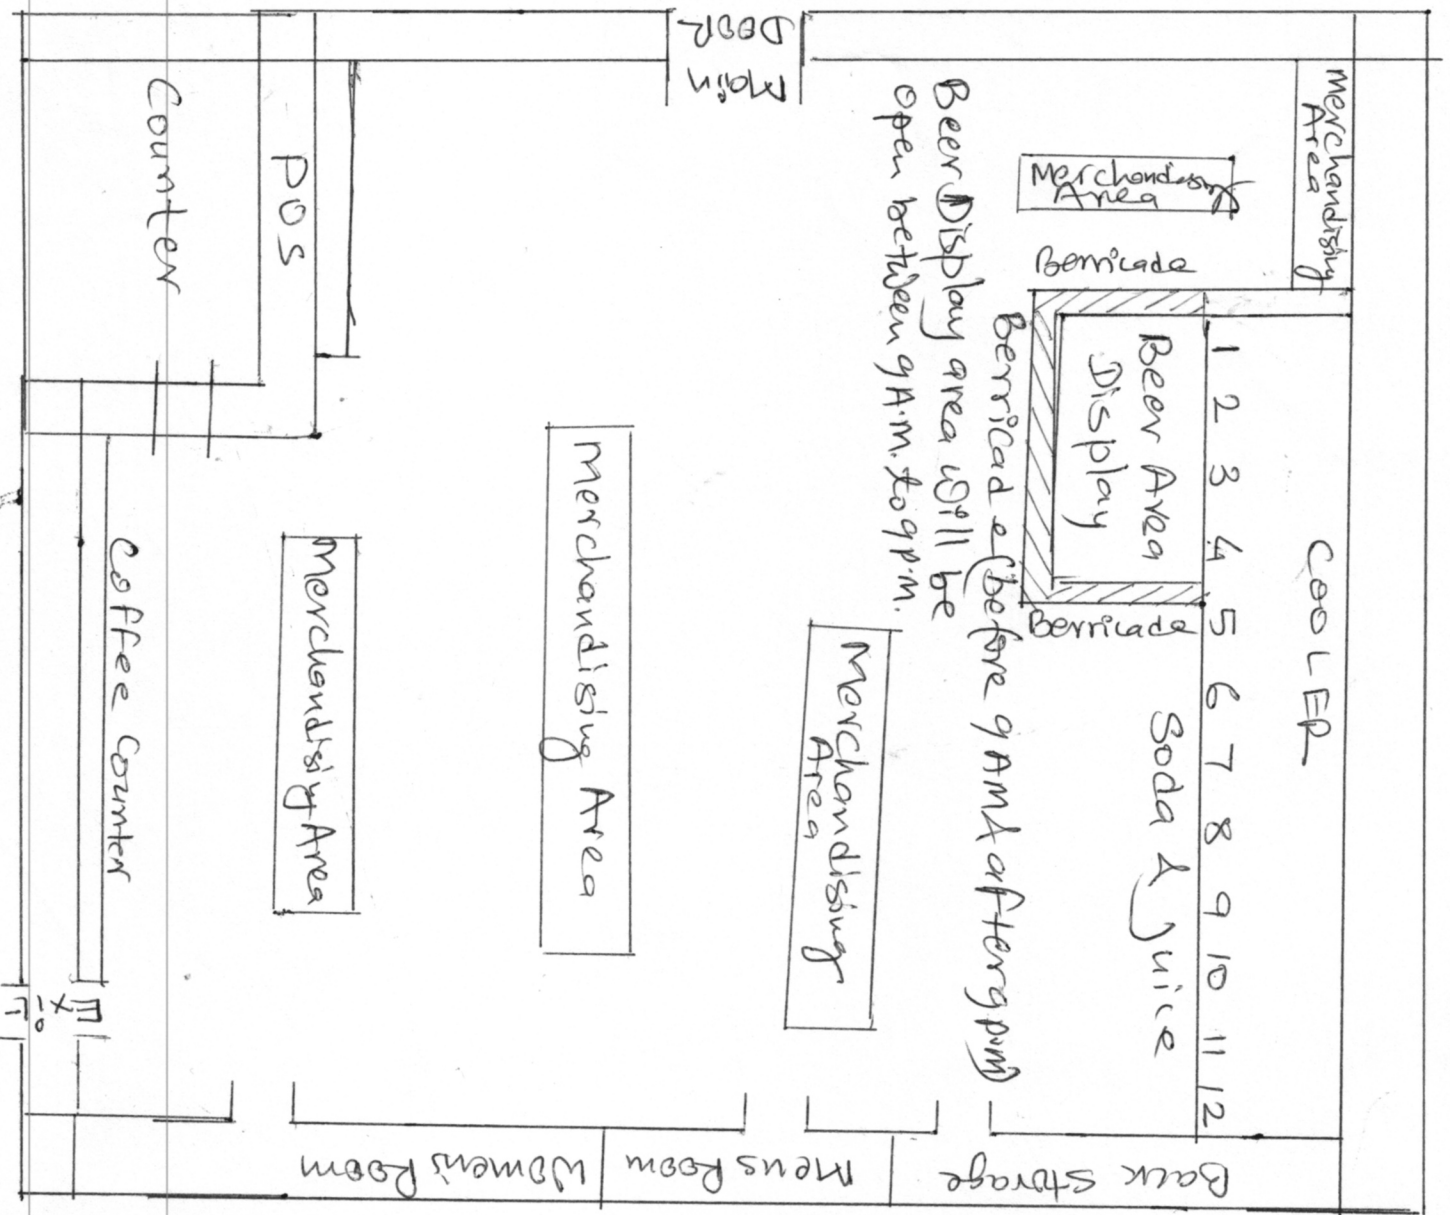

WEST ALLIS BP, 1920 W NATIONAL AVE, WEST ALLIS

RECEIVED
By Gina C. Gresch, MMC/WPCPC at 4:12 pm, Jan 07, 2022

WEST ALLIS BP
1920 W NATIONAL AVE, WEST ALLIS WI 53214