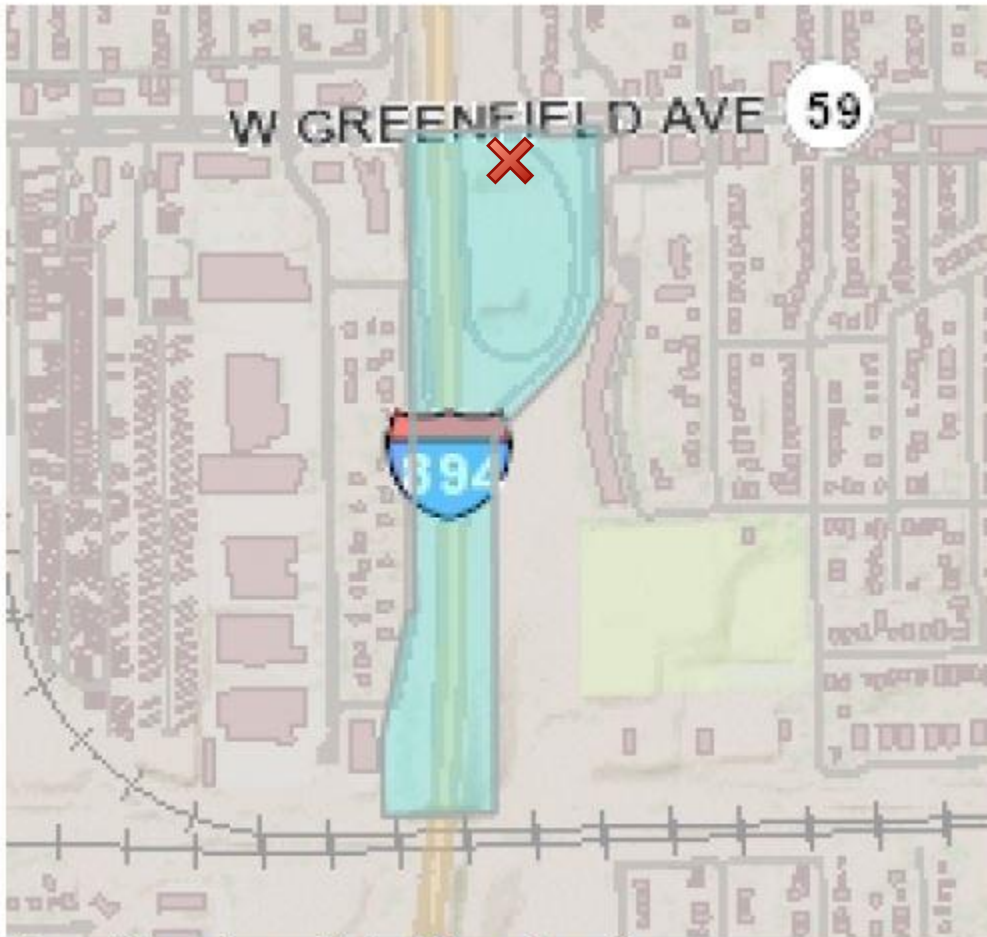

Exhibits for the May Eliza Wright Sewall Historical Marker at I-894 & STH 59 (W. Greenfield Avenue)

Parcel location within Milwaukee County