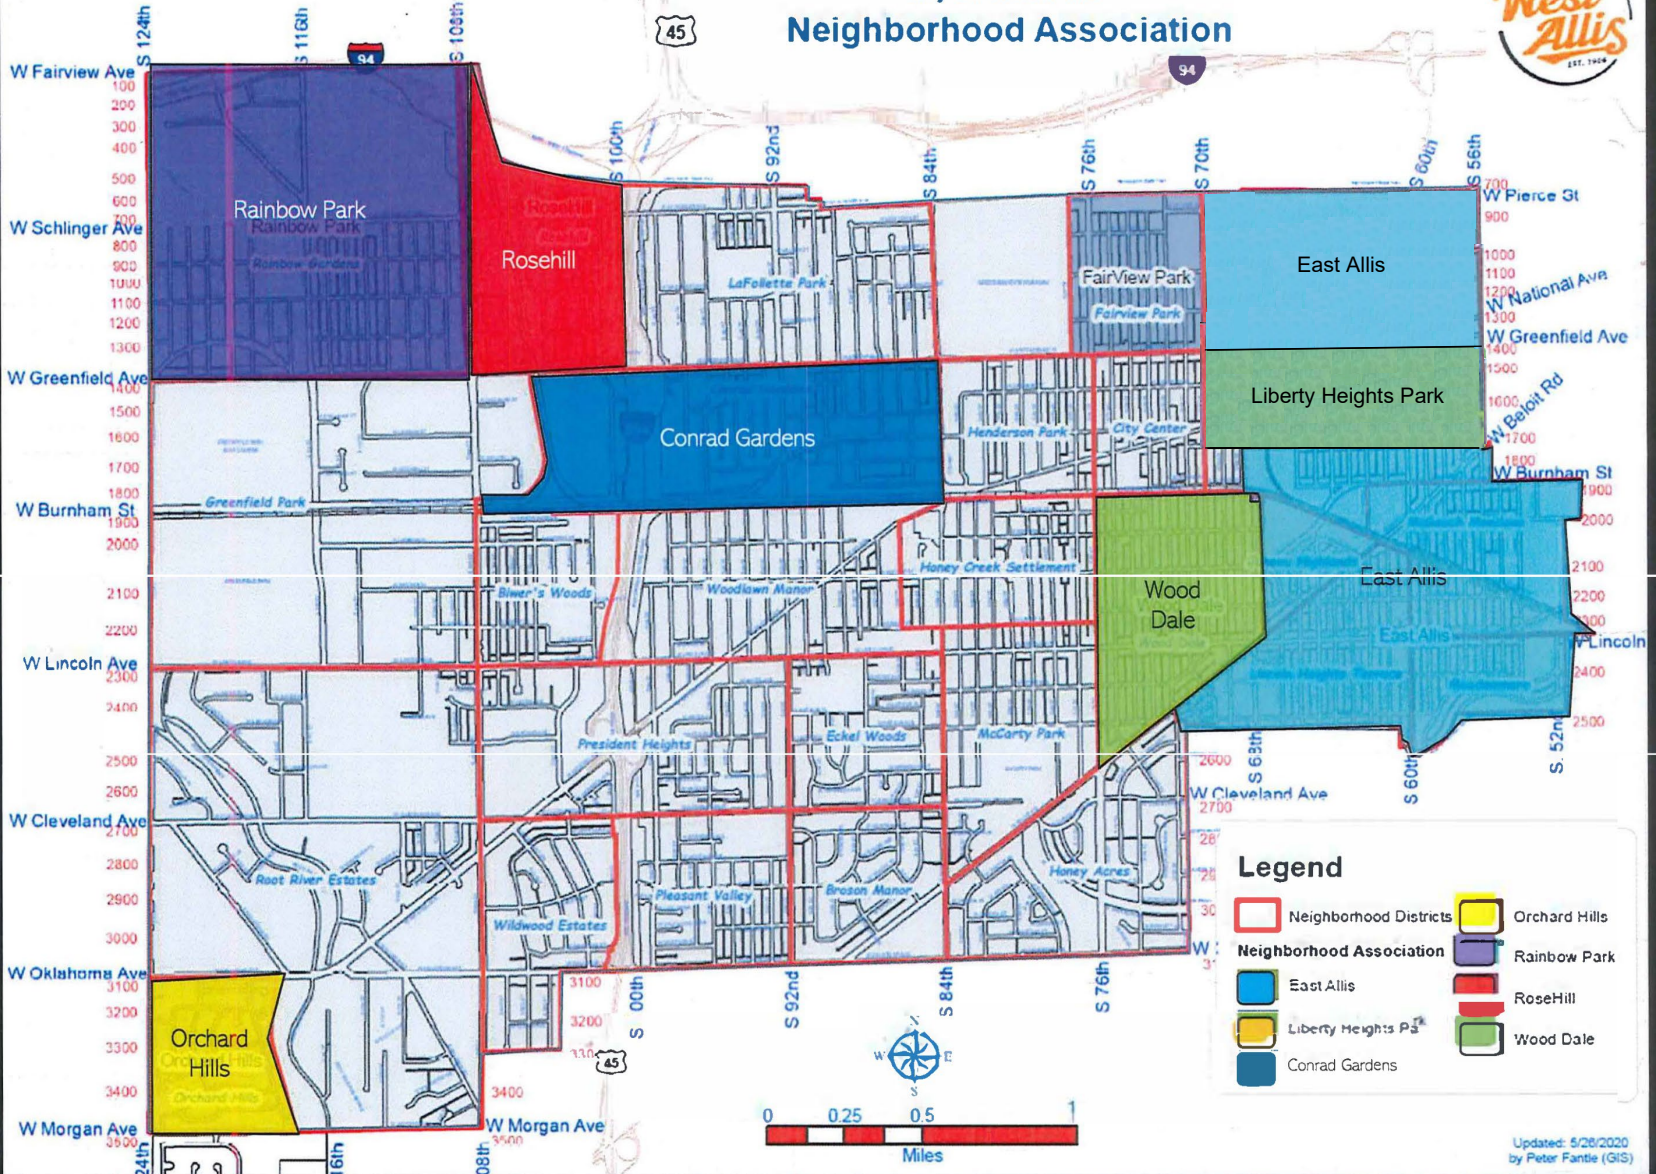

City of West Allis - Neighborhood Association

Legend

- Neighborhood Districts
- Orchard Hills
- Rainbow Park
- East Allis
- Liberty Heights Park
- Rose Hill
- Wood Dale
- Conrad Gardens