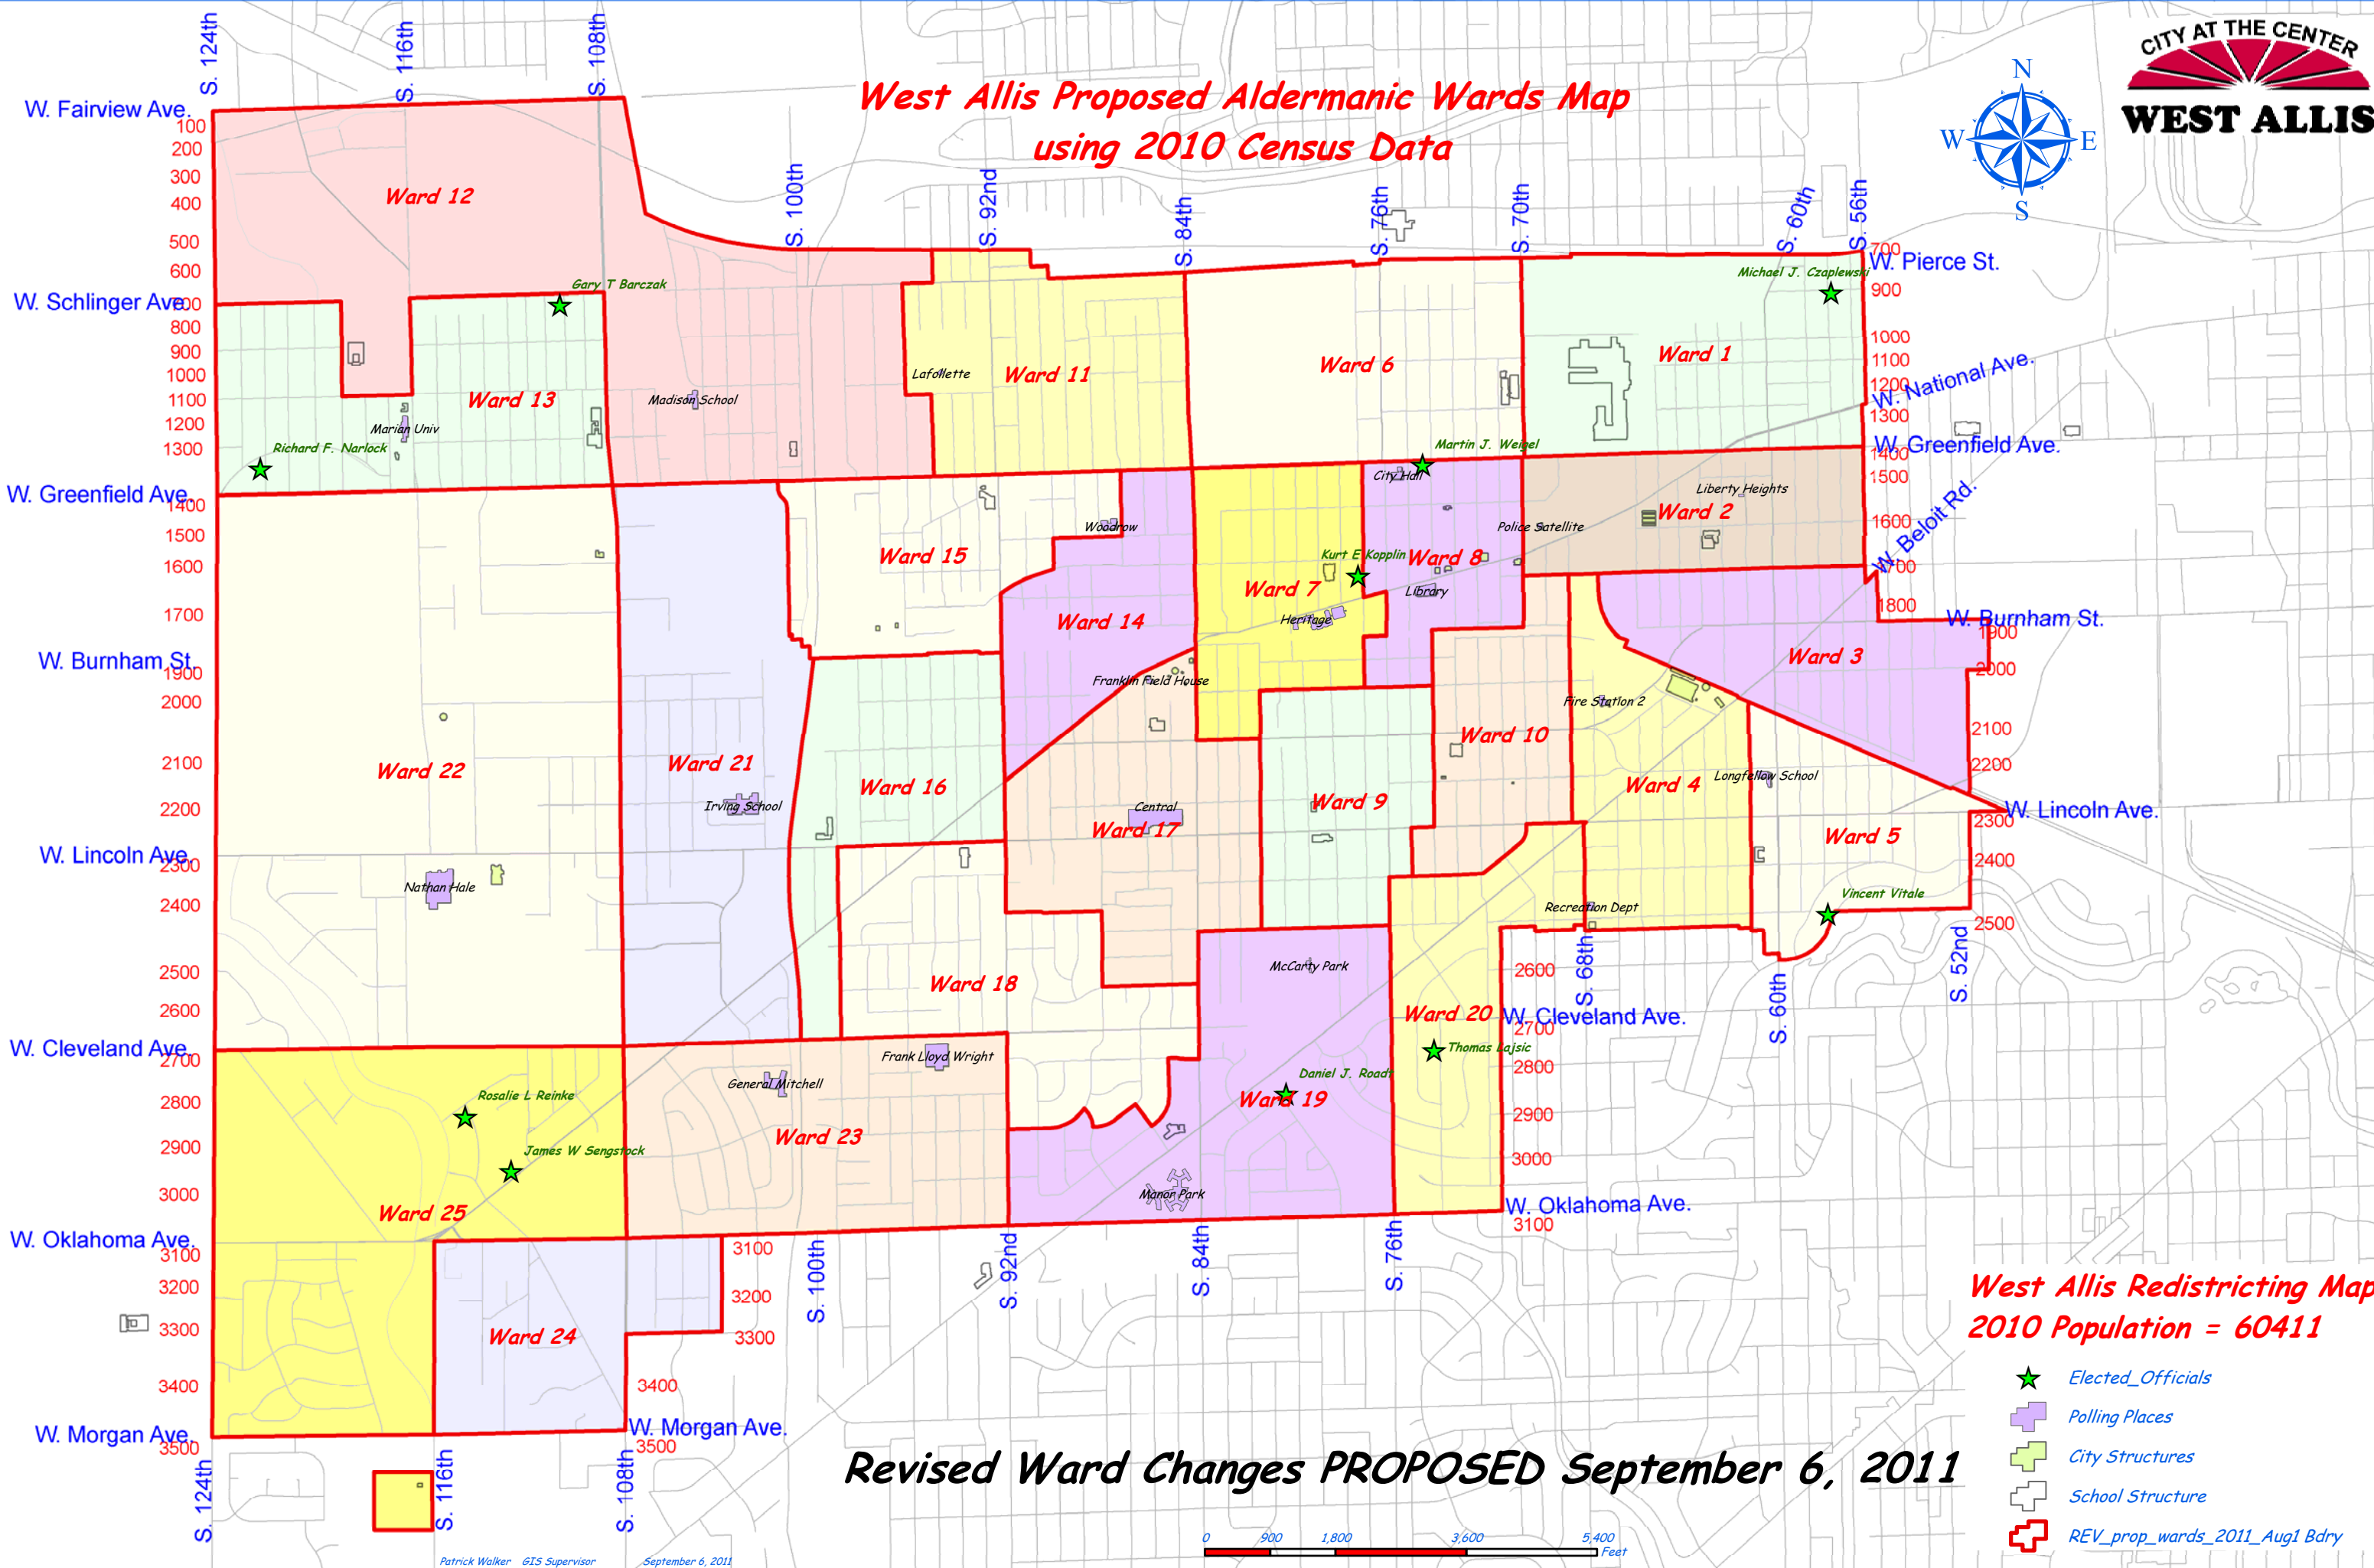

**West Allis Proposed Aldermanic Wards Map
using 2010 Census Data**

Revised Ward Changes PROPOSED September 6, 2011

**West Allis Redistricting Map
2010 Population = 60411**

- ★ Elected Officials
- ⊕ Polling Places
- ⊕ City Structures
- ⊕ School Structure
- ⊕ REV_prop_wards_2011_Aug1 Bdry