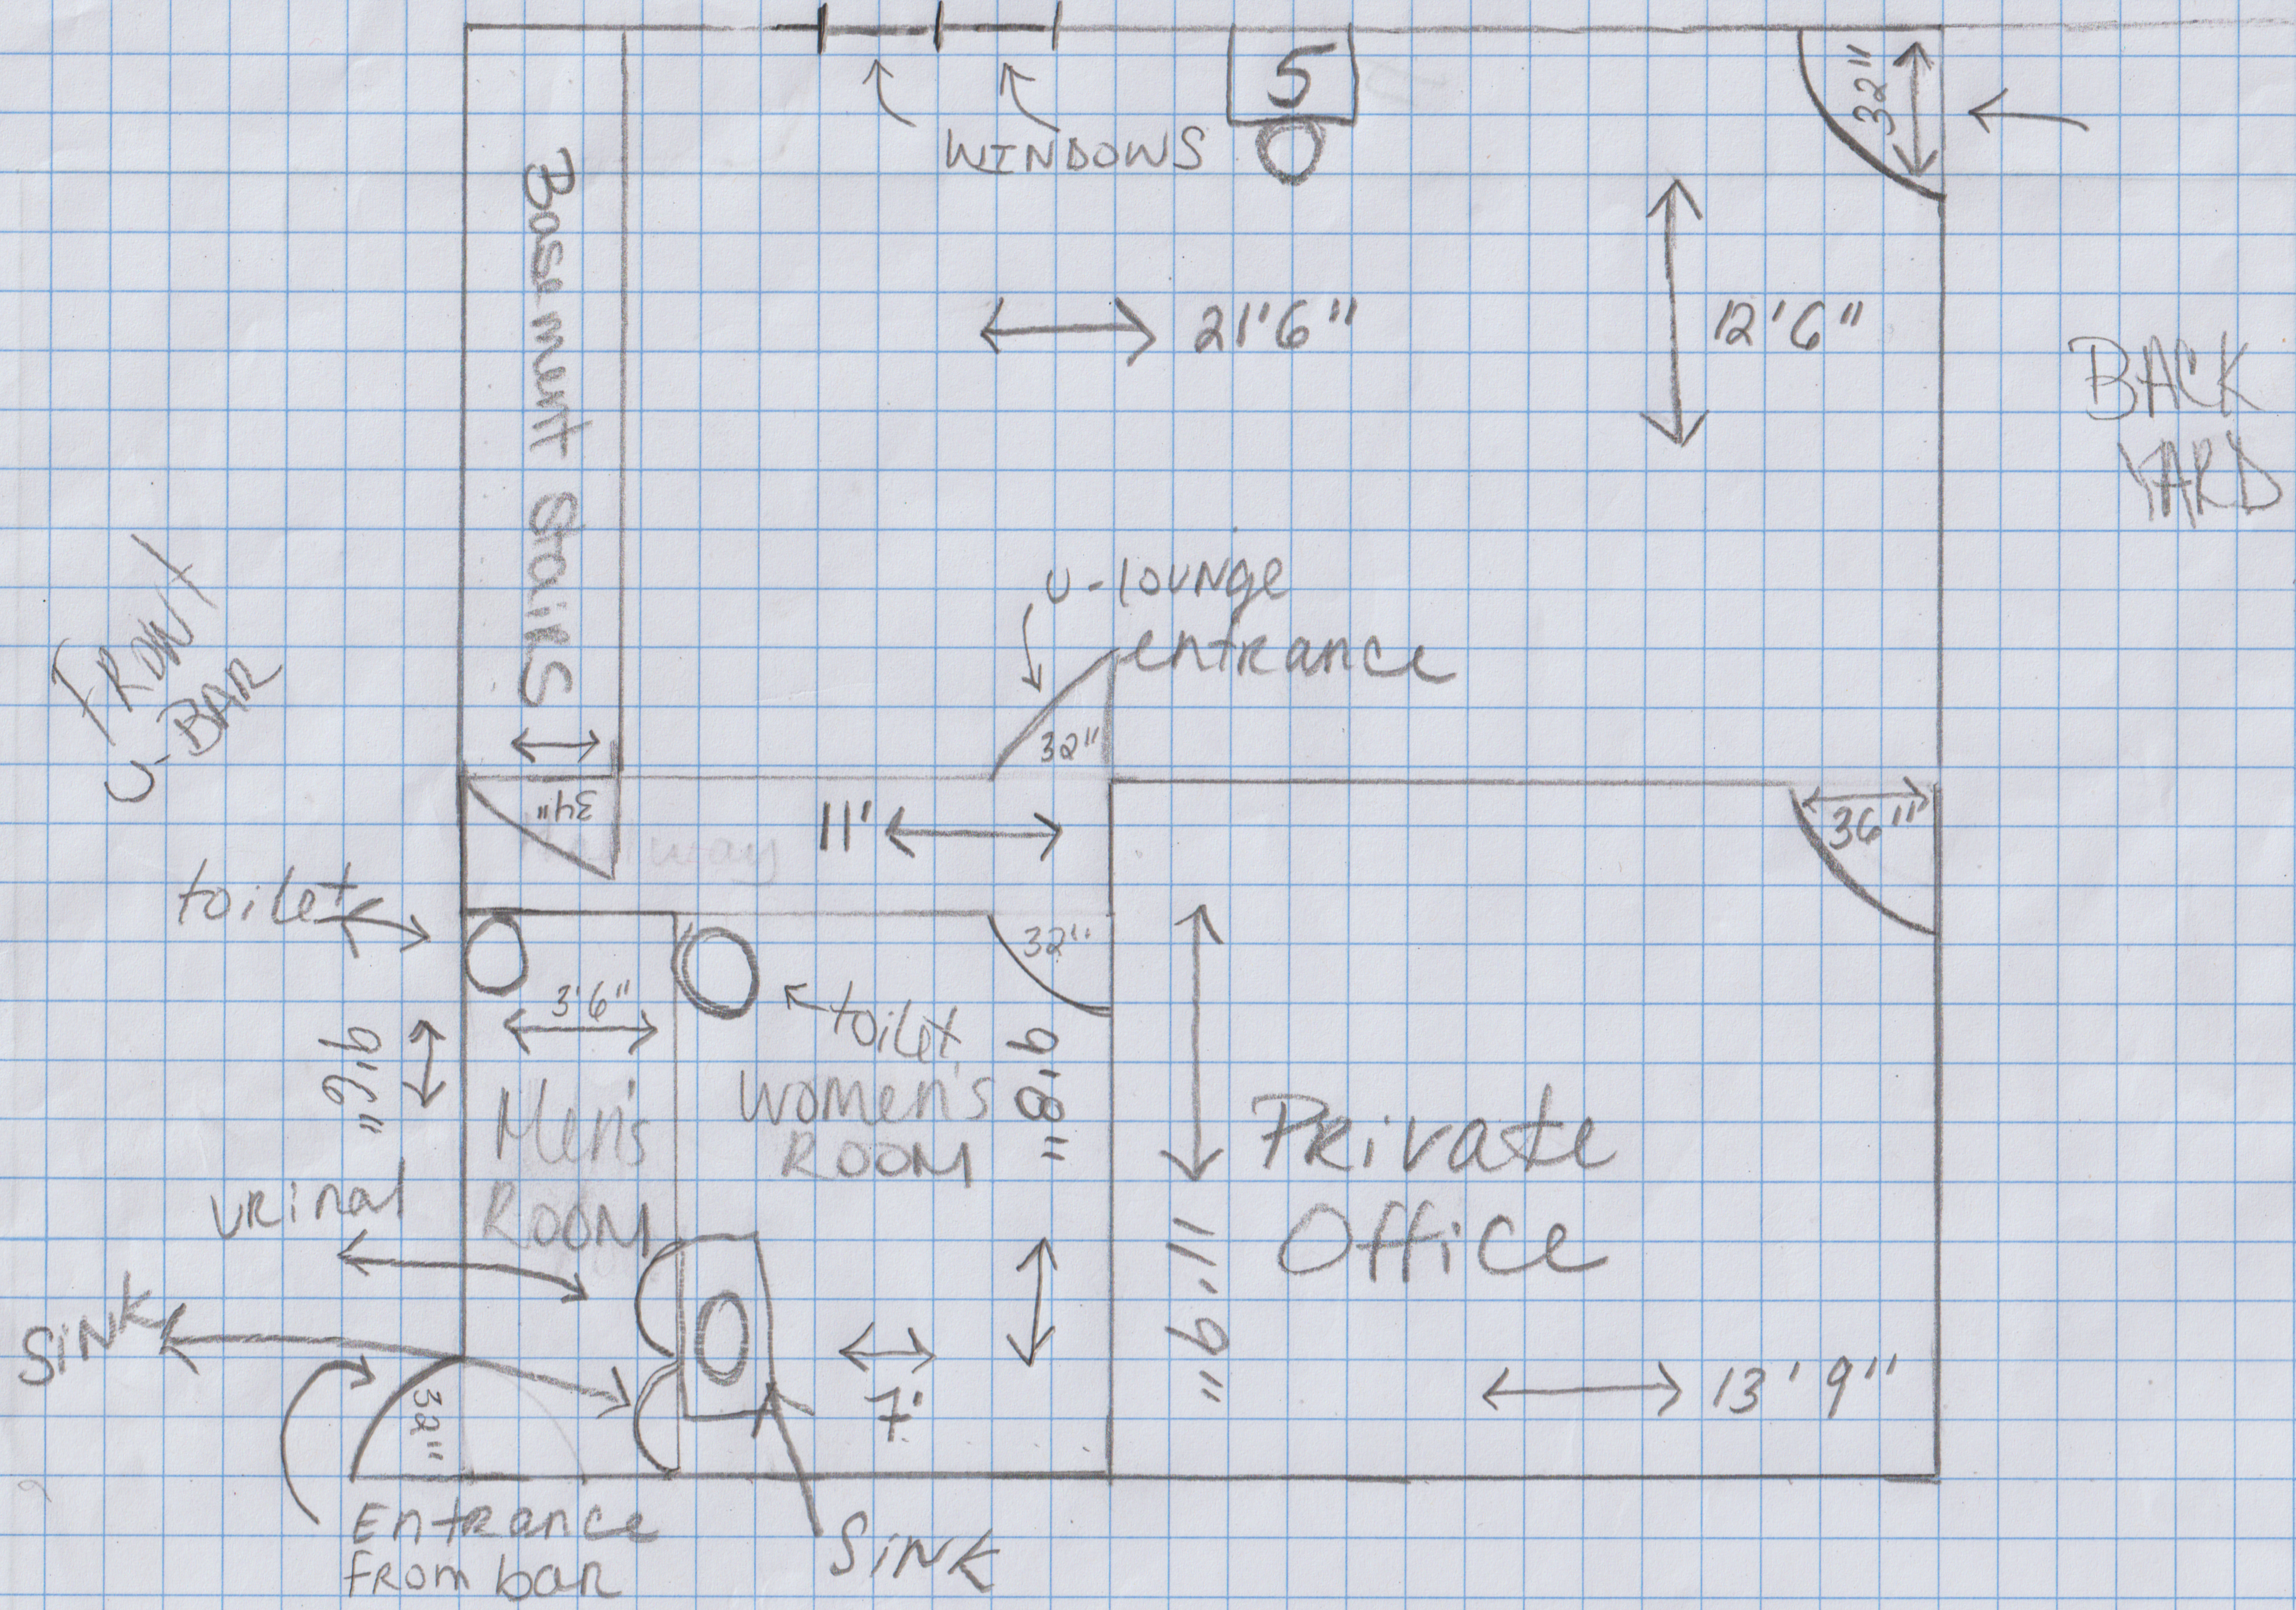

Legend ○ = Guest chair  
 1 square = 1 foot

12/01/2022

SBth Street →  
ONE WAY

12/21/2022

U-Lounge

MAIN CHURCH PARKING LOT