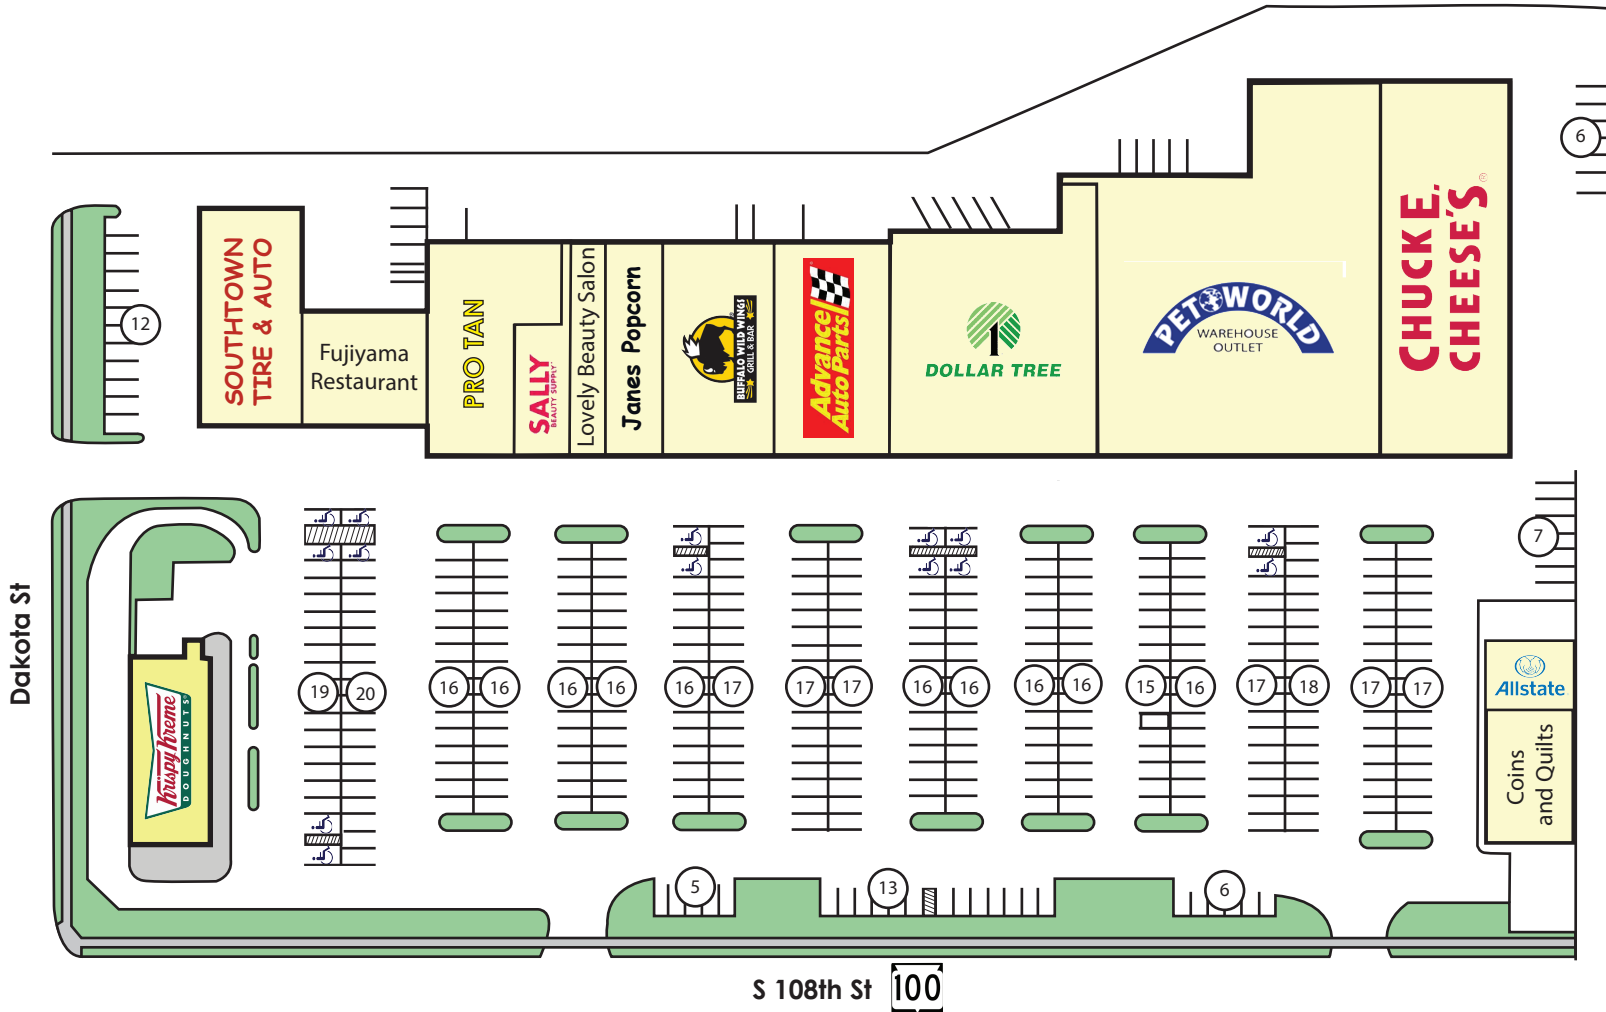

Southtown Plaza

West Allis, Wisconsin

Southtown Tire and Auto	5,685 sq ft
Fujiyama Sushi	3,913 sq ft
Pro Tan	6,181 sq ft
Sally Beauty Supply	2,296 sq ft
Lovely Beauty Salon	2,250 sq ft
Janes Popcorn	3,450 sq ft
Buffalo Wild Wings	6,368 sq ft
Advance Auto Parts	7,485 sq ft
Dollar Tree	13,630 sq ft
Pet World	26,148 sq ft
Chuck E. Cheese's	14,000 sq ft
Coins and Quilts	3,500 sq ft
Allstate	1,500 sq ft
Krispy Kreme	4,500 sq ft

****not to scale****