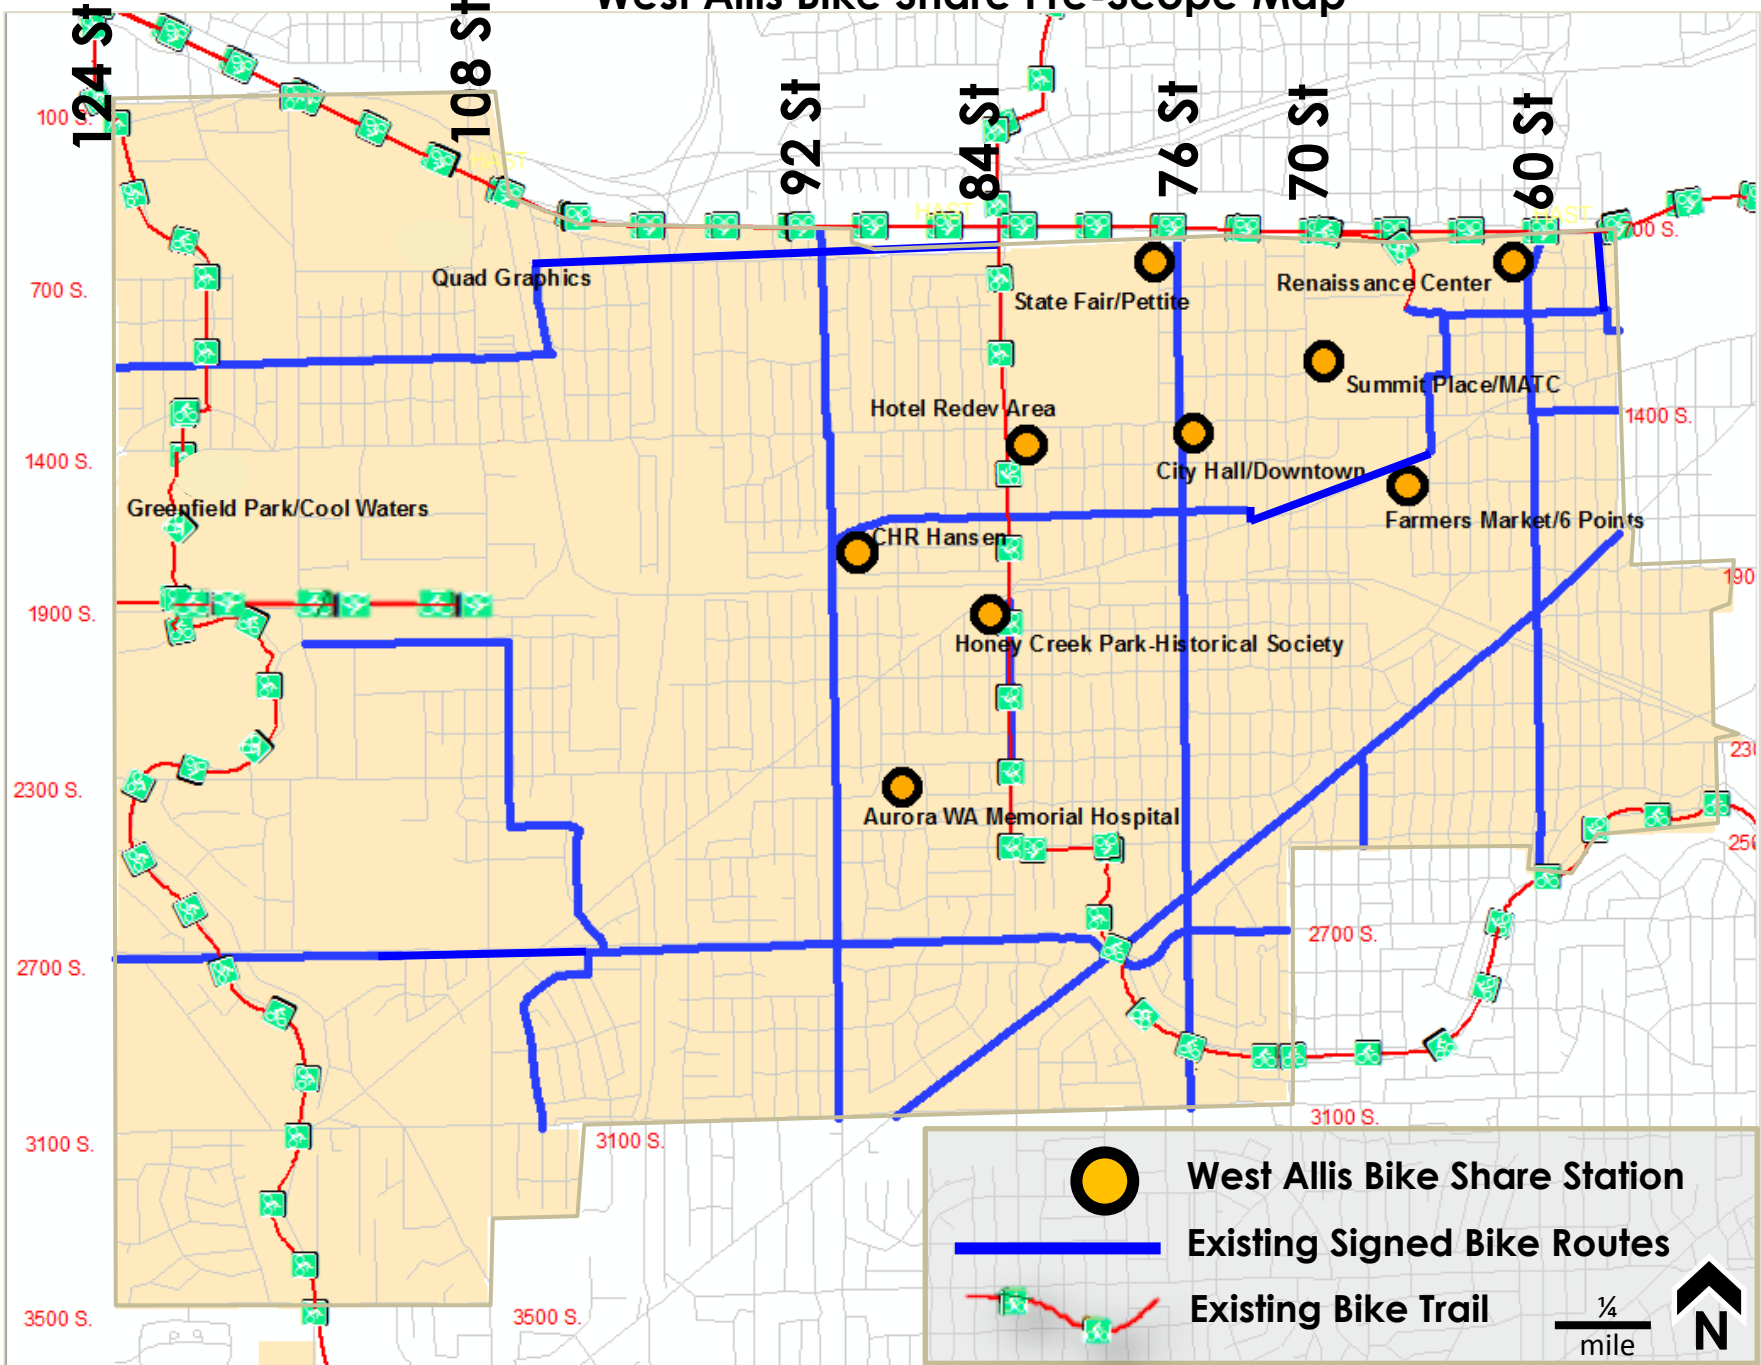

West Allis Bike Share Pre-Scope Map

West Allis Bike Share Station

Existing Signed Bike Routes

Existing Bike Trail

1/4
mile