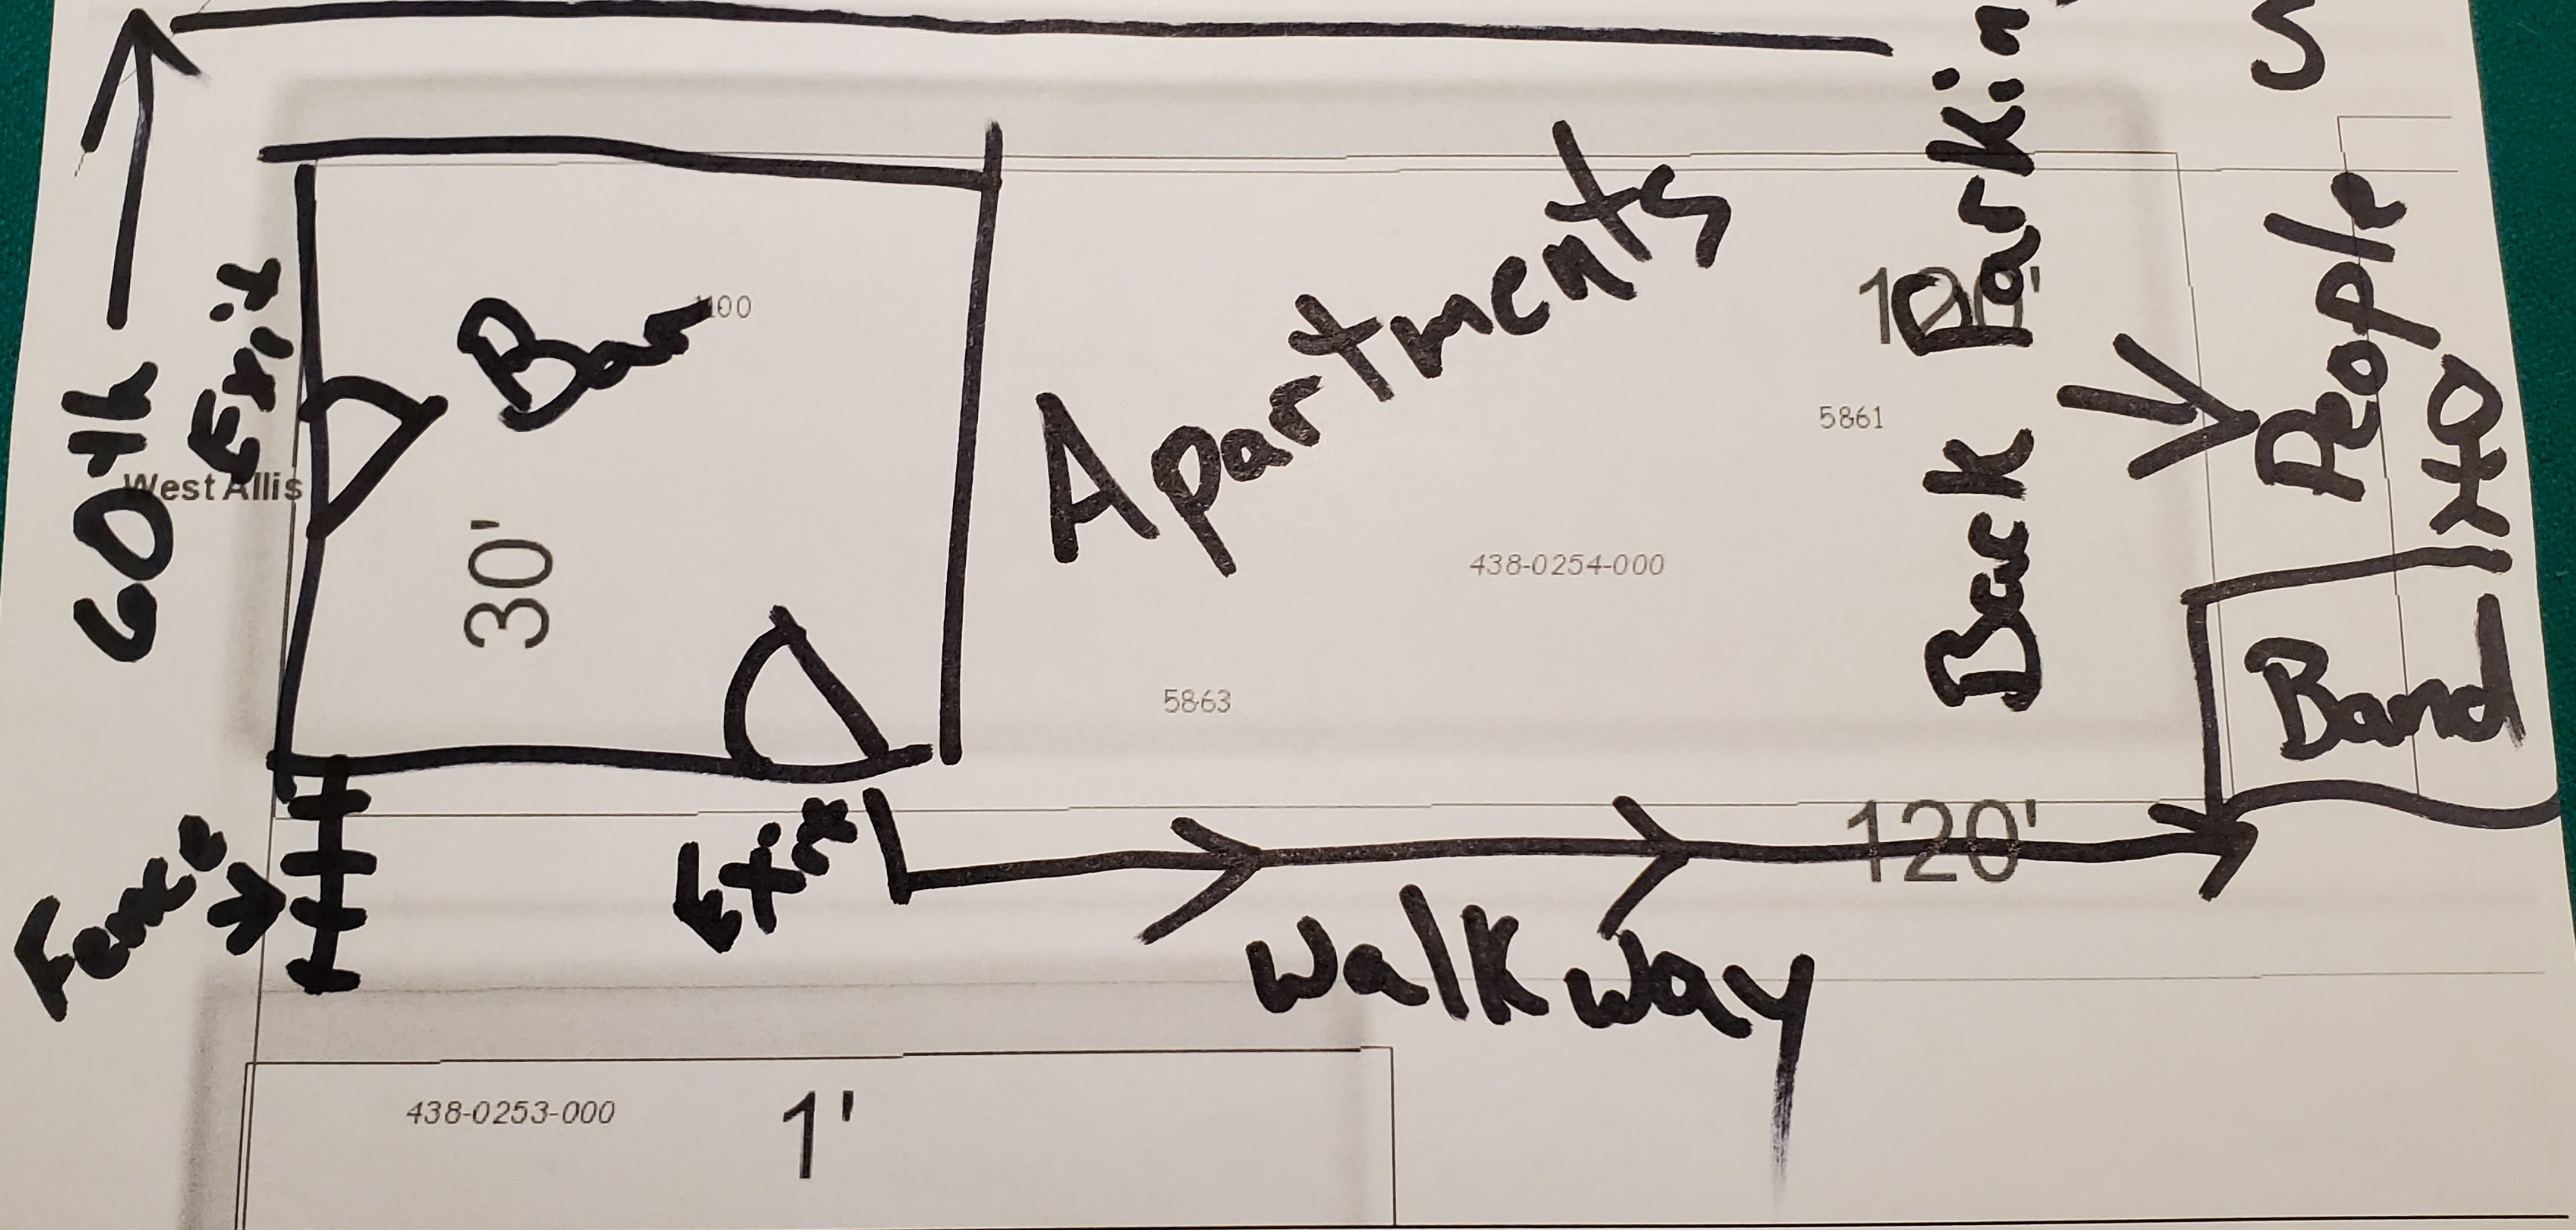

WASHINGTON →

'21/2022, 11:20:09 AM

- Water Ponds
- Waukesha Minor Civil Divisions
- City Structures
- Drives
- Minor Civil Divisions Milw
- Right of Way
- Walks
- Tax_Key_Parcel
- Parcel Address
- Curbs
- Structures