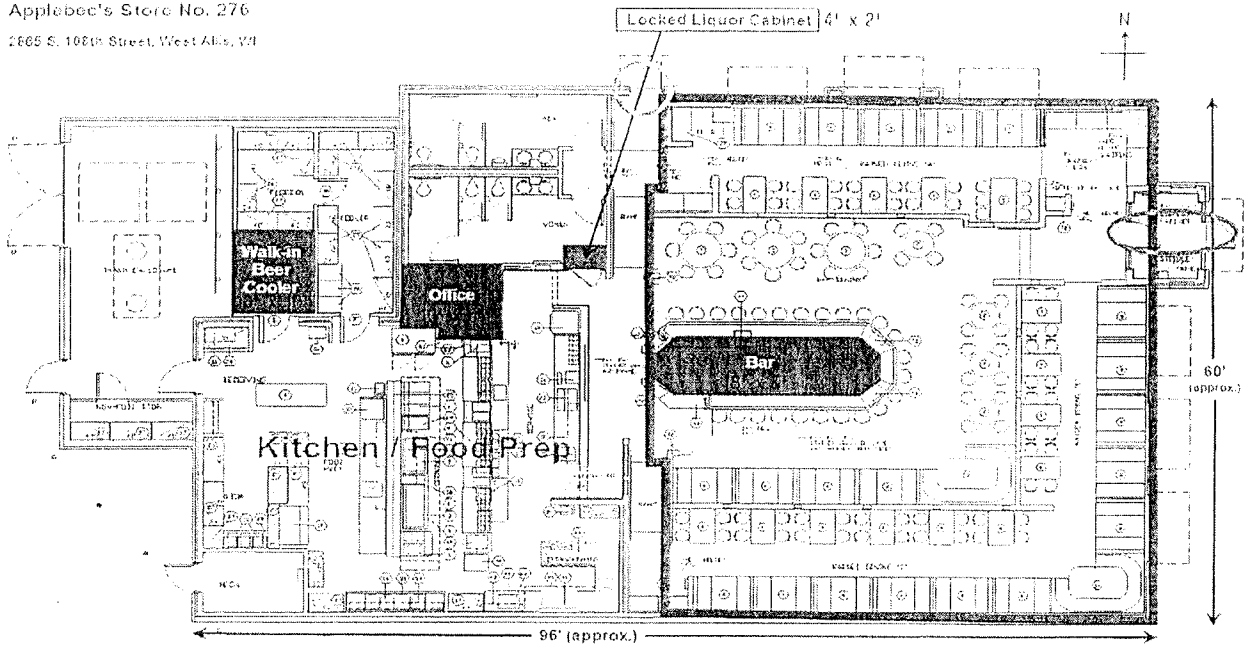

SBG Apple North II, LLC

Applebee's Store No. 276

2665 S. 168th Street, West Allis, WI

SEATING and EQUIPMENT PLAN

5,048 sf

-  = Dining Room w/ Alcohol Service
-  = Liquor Storage Areas - Employees Only
-  = Public Ingress/Egress

Seating Type	Seat Count
4-Tops (35):	140
6-Tops (11):	66
Bar Seating	24
TOTAL SEATING	206

Date: 4/10/2014

-  = Dining Room w/ Alcohol Service
-  = Liquor Storage Areas - Employees Only
-  = Public Ingress/Egress

SEATING and EQUIPMENT PLAN

5,048 sf

Seating Type	Seat Count
4-Tops (35):	140
6-Tops (11):	66
Bar Seating	24
TOTAL SEATING	206

Date: 4/10/2014

Applebee's Store No. 276
2665 S. 168th Street, West Allis, WI