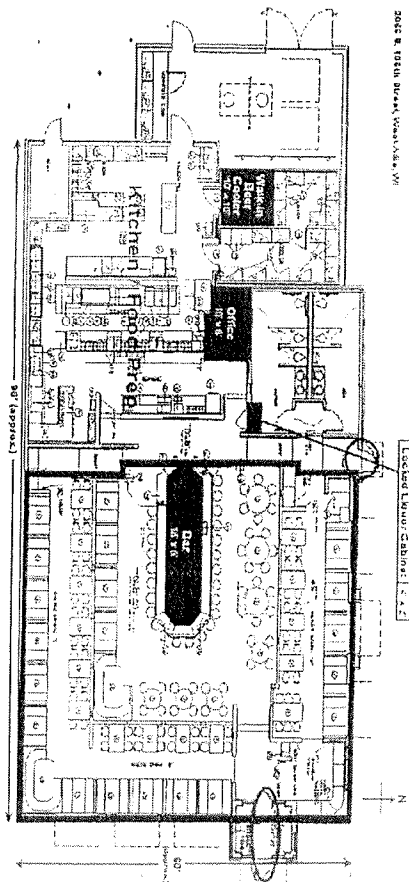

SBG Apple North II, LLC

Applebee's Store No. 276

2665 S. 168th Street, West Allis, WI

SEATING and EQUIPMENT PLAN

5,048 sf

-  = Dining Room w/ Alcohol Service
-  = Liquor Storage Areas - Employees Only
-  = Public Ingress/Egress

Seating Type	Seat Count
4-Tops (35):	140
6-Tops (11):	66
Bar Seating	24
TOTAL SEATING	206

Date: 4/10/2014

-  = Dining Room w/ Alcohol Service
-  = Liquor Storage Areas - Employees Only
-  = Public Ingress/Egress

SEATING and EQUIPMENT PLAN

5,048 sf

Seating Type	Seat Count
4-Tops (35):	140
6-Tops (11):	66
Bar Seating	24
TOTAL SEATING	206

Date: 4/10/2014

Applebee's Store No. 276
2665 S. 168th Street, West Allis, WI