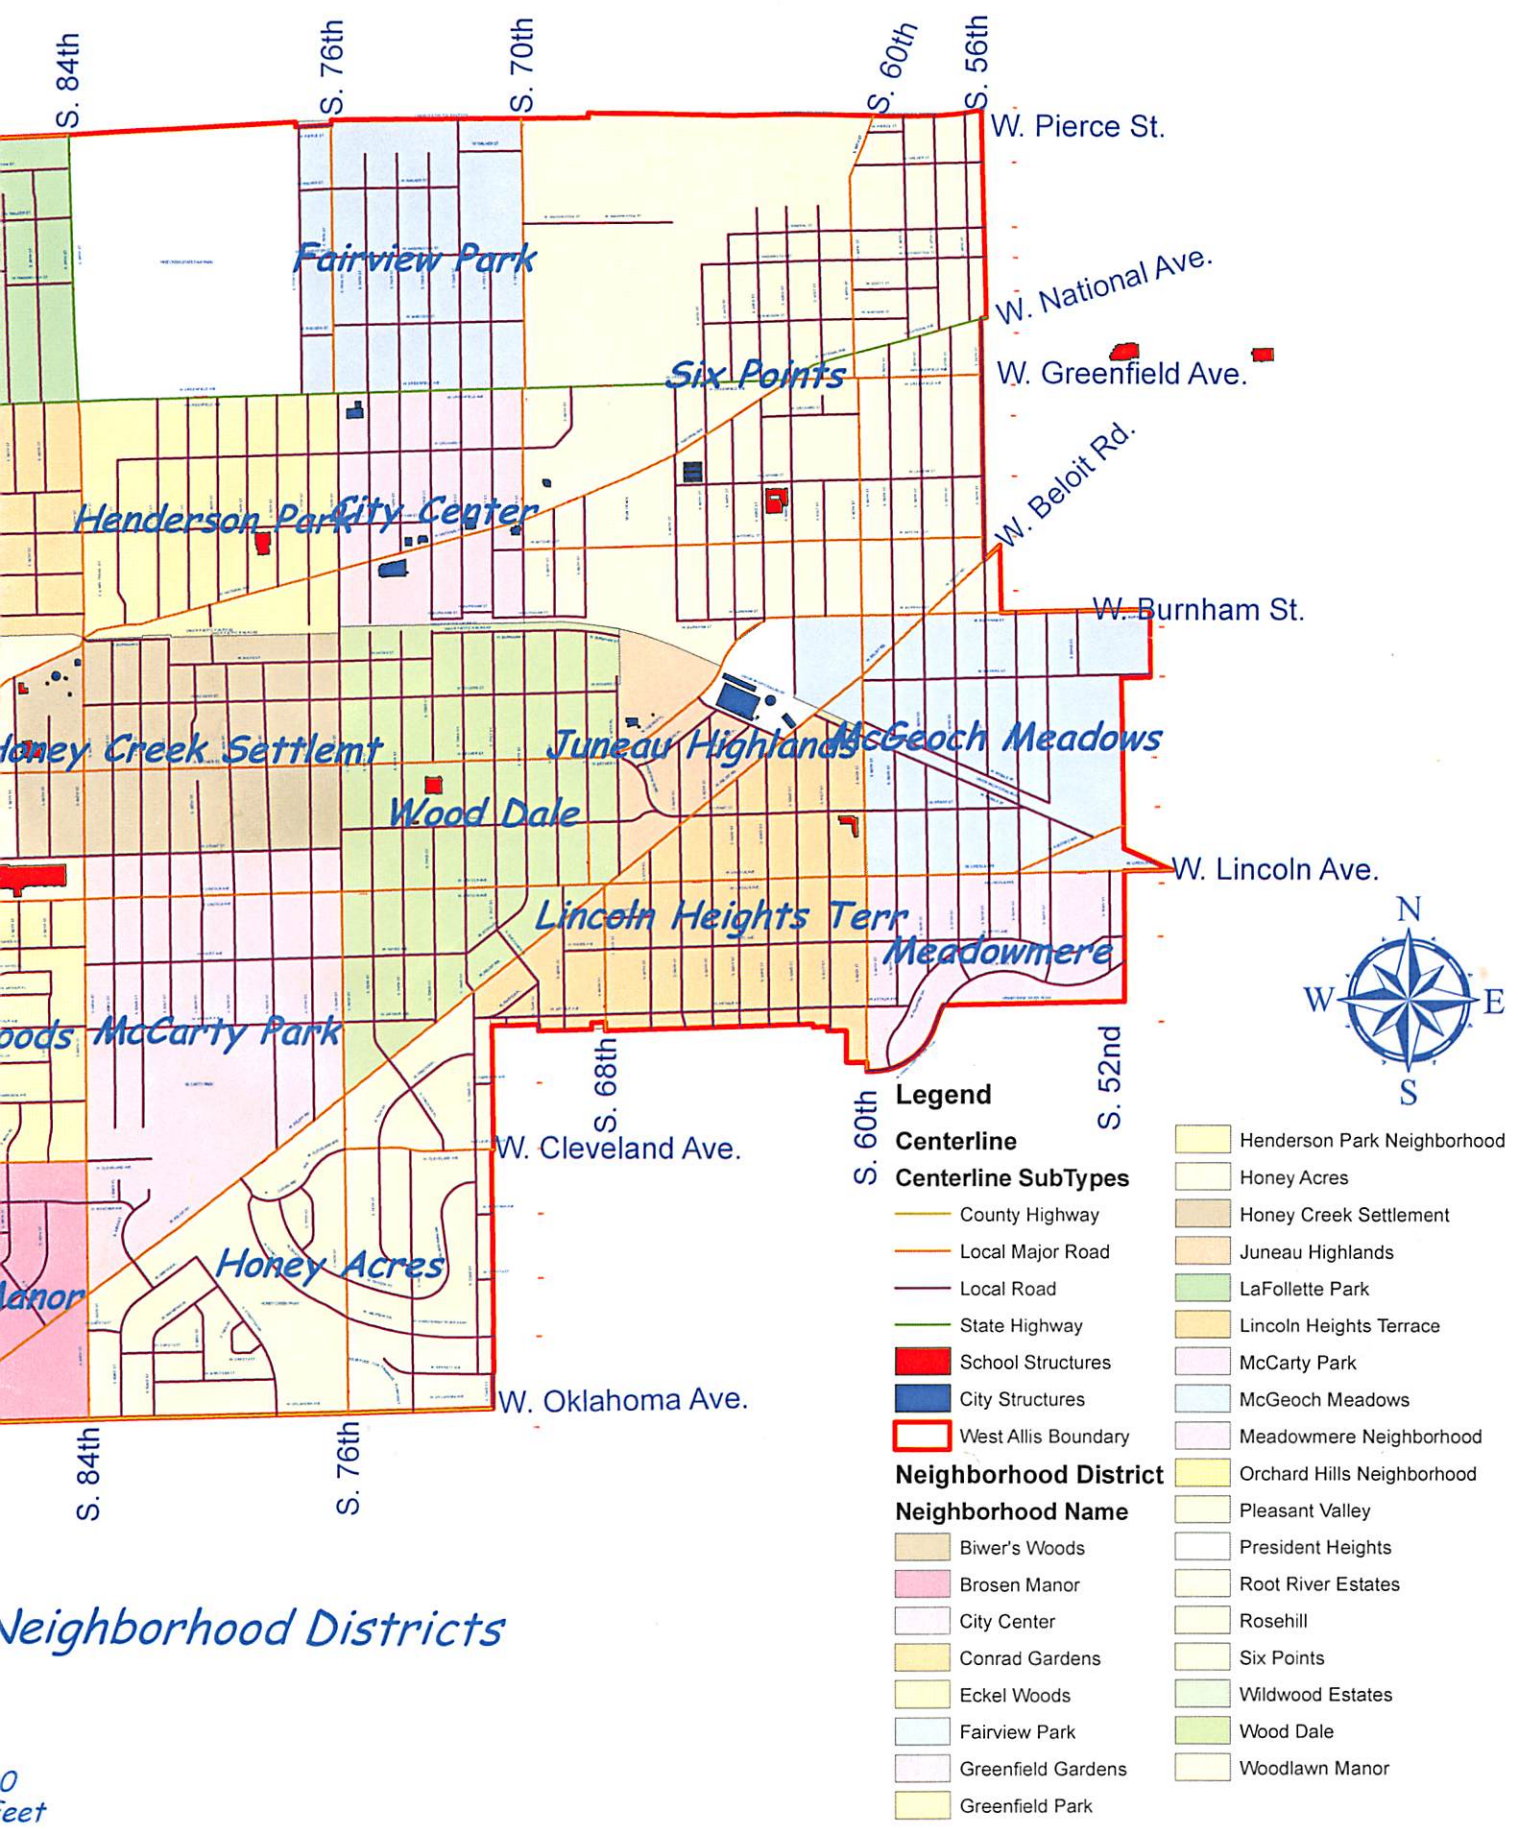

Greenfield Park	Union Pacific RR. To EW Union Pacific RR. than South 108 th St to West Lincoln Ave.	City Limits	West Greenfield Ave.	West Lincoln Ave.
Root River Estates	South 108 th Street	City Limits between West Lincoln and West Oklahoma Ave. South of Oklahoma Ave. South 116 th Street	West Lincoln Ave.	City Limits west to Root River Parkway than west on Oklahoma Ave.
Orchard Hills	Root River Parkway	City Limits	West Oklahoma Ave	City Limits