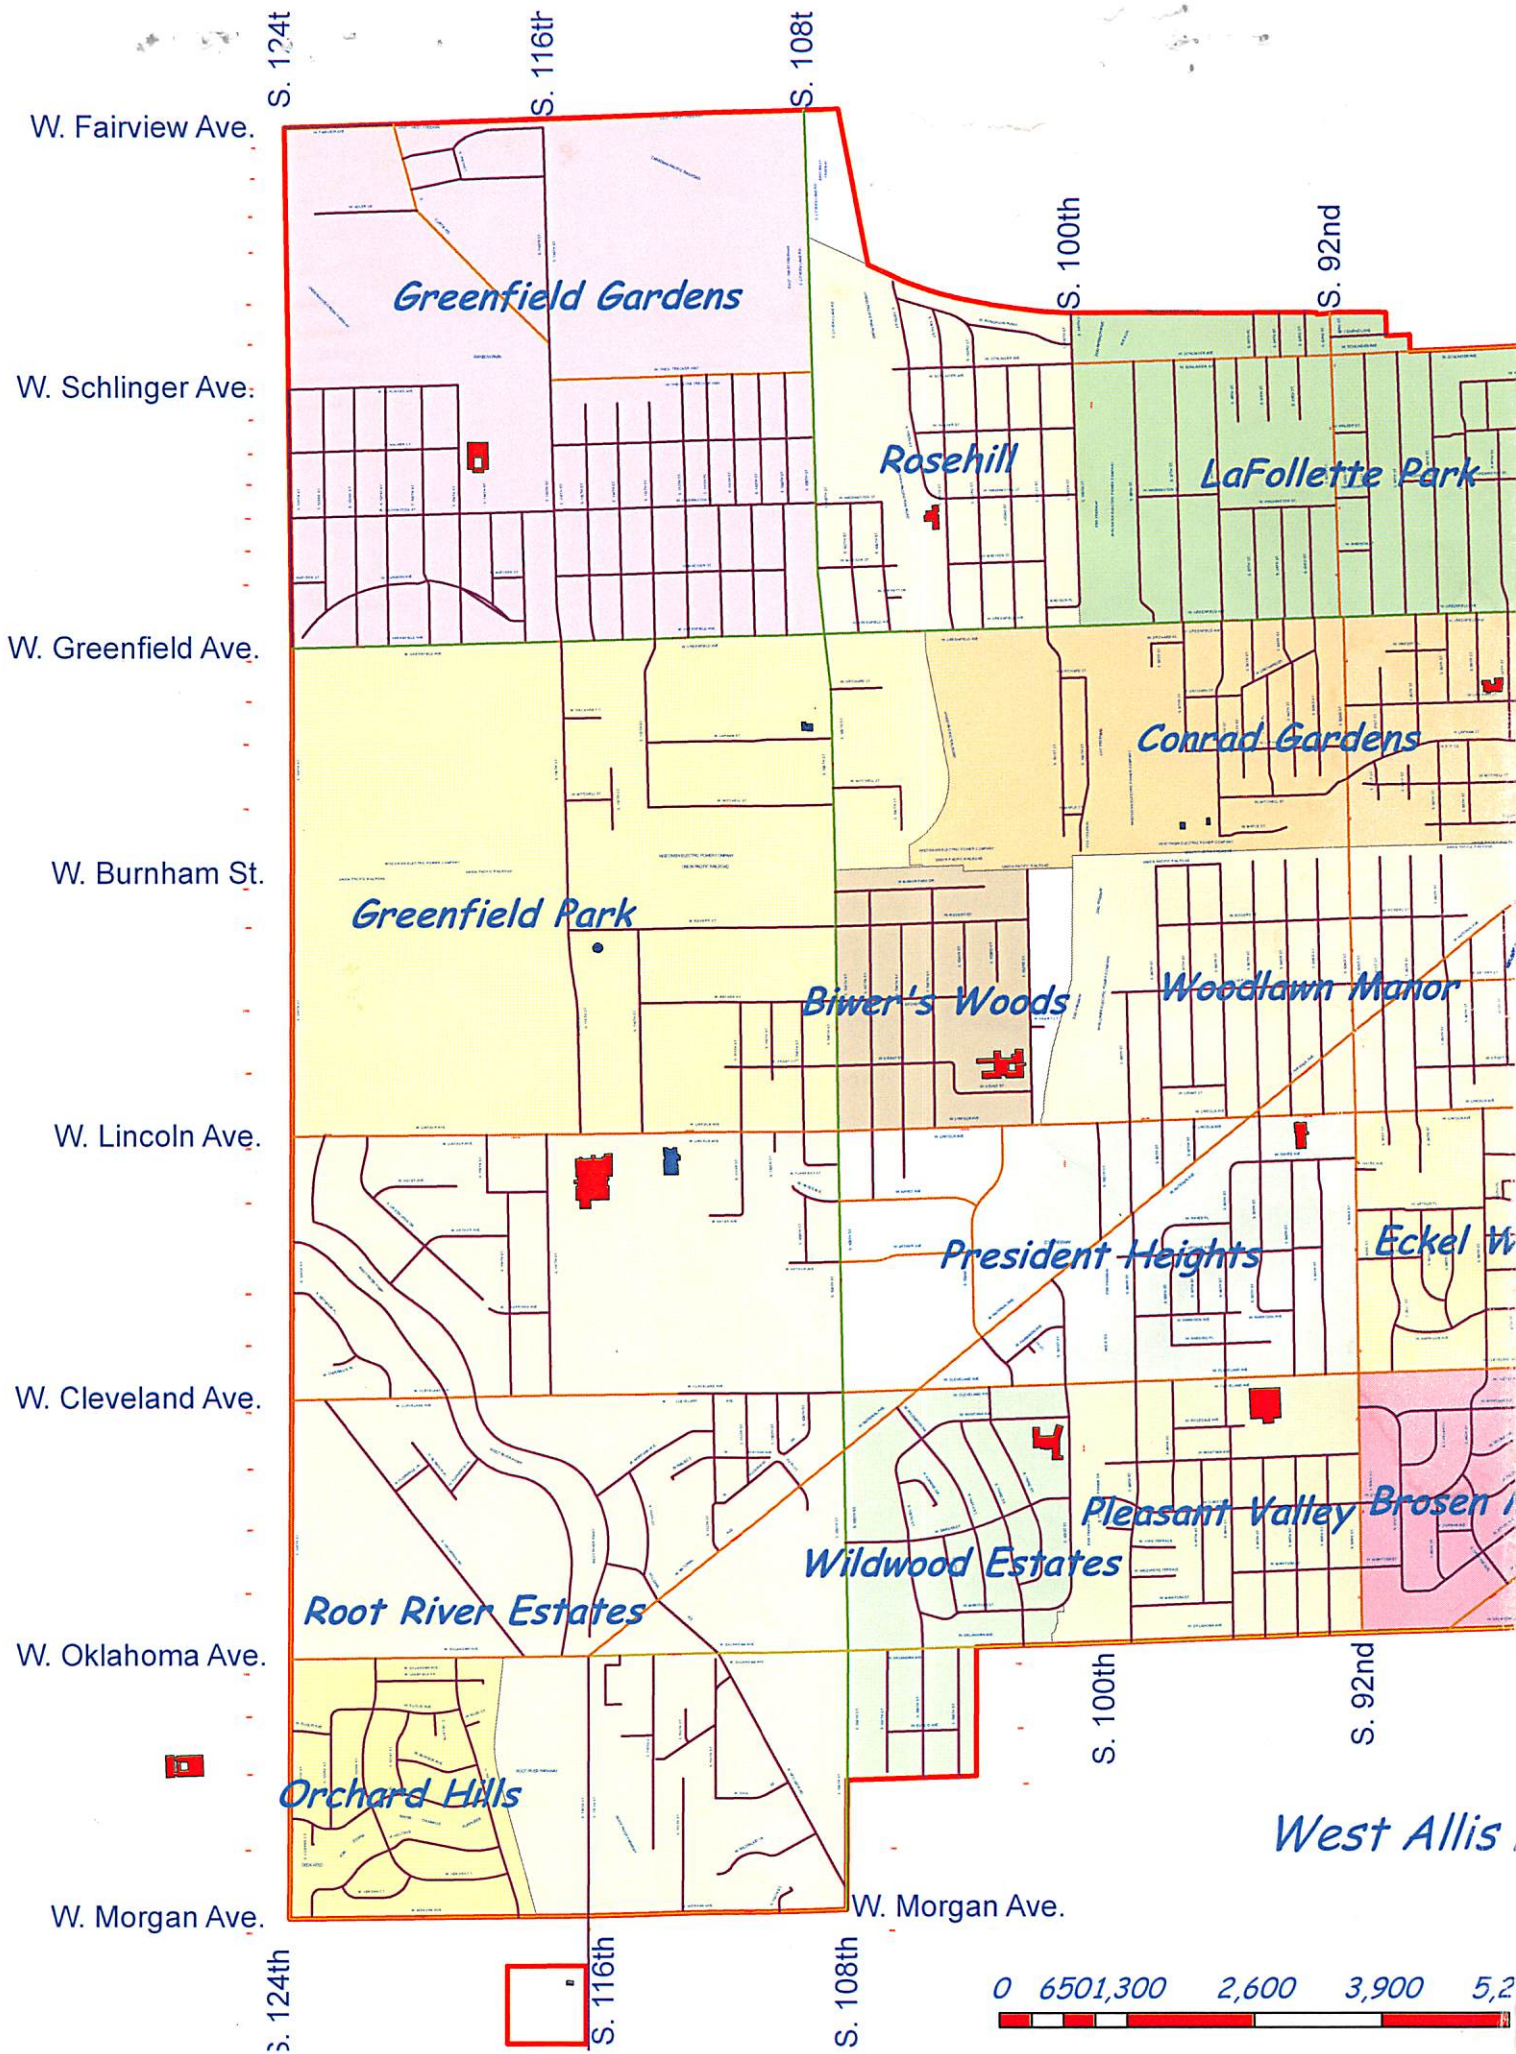

Greenfield Park	Union Pacific RR. To EW Union Pacific RR. than South 108 th St to West Lincoln Ave.	City Limits	West Greenfield Ave.	West Lincoln Ave.
Root River Estates	South 108 th Street	City Limits between West Lincoln and West Oklahoma Ave. South of Oklahoma Ave. South 116 th Street	West Lincoln Ave.	City Limits west to Root River Parkway than west on Oklahoma Ave.
Orchard Hills	Root River Parkway	City Limits	West Oklahoma Ave	City Limits