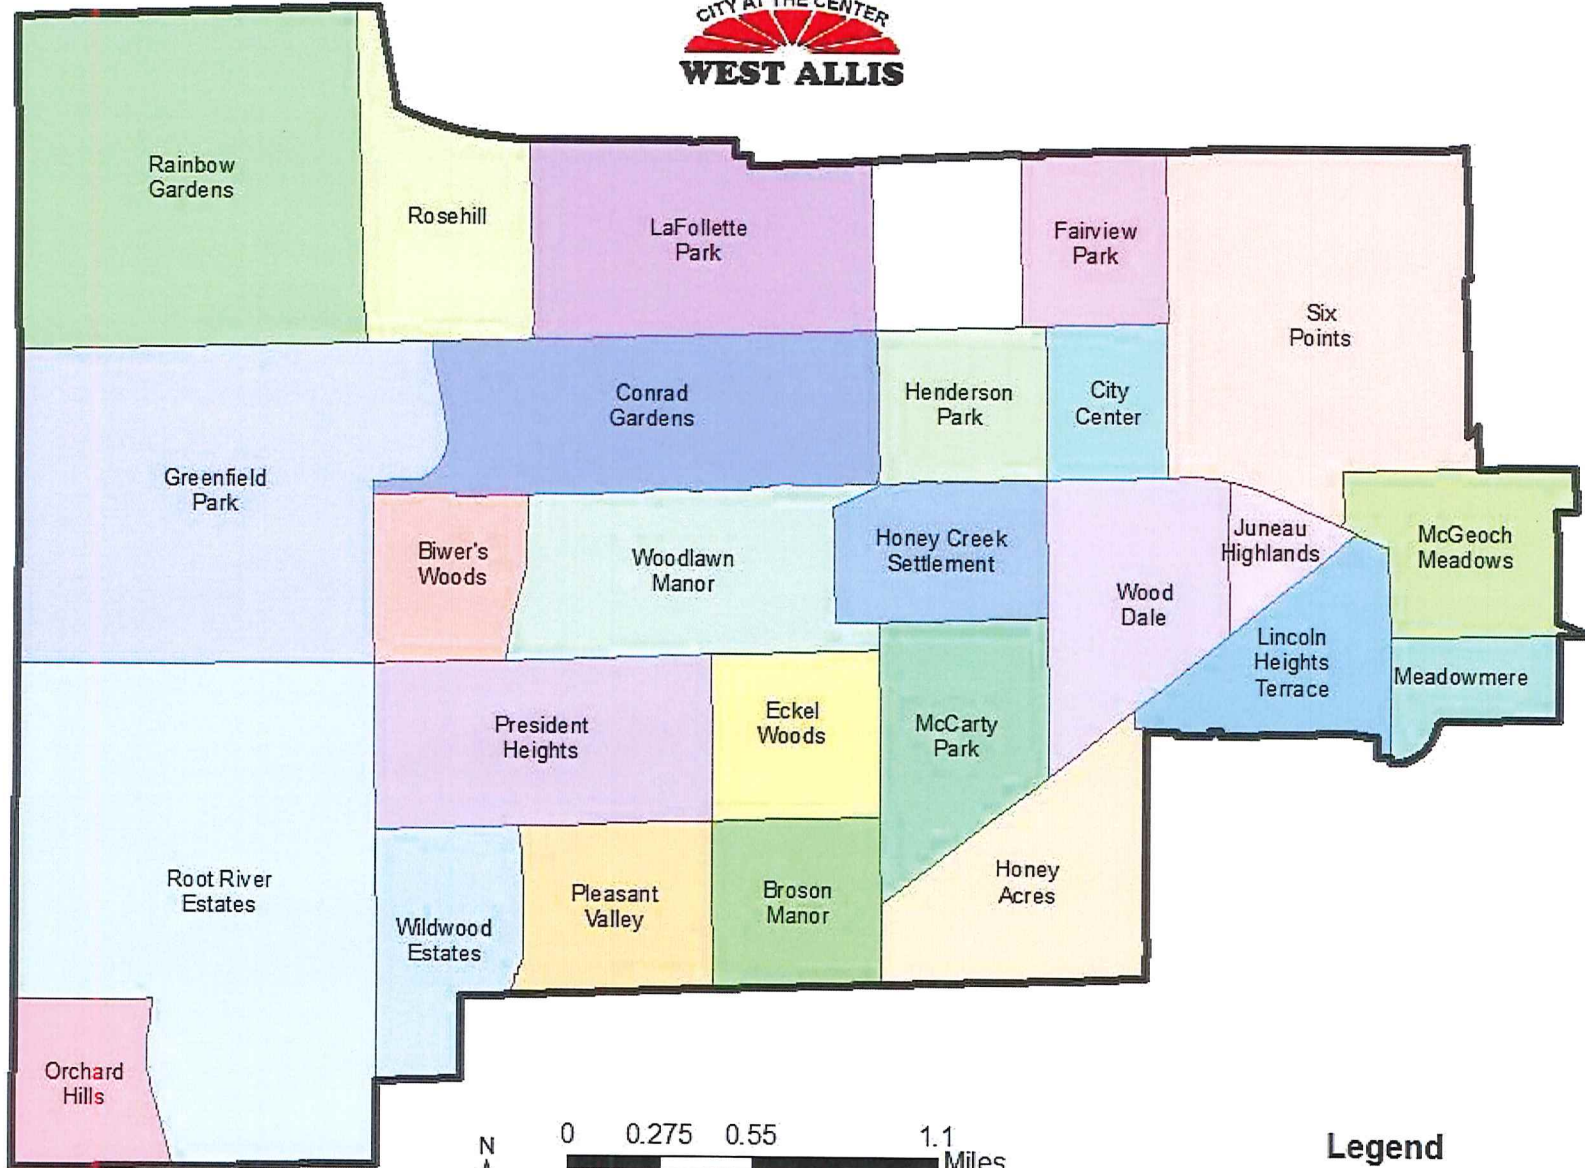

Neighborhoods of West Allis

Last Updated 7/21/16

Legend

 City Boundary